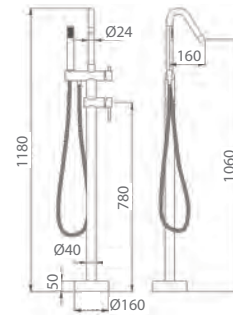

CÓRCEGA

MATT BLACK

SERIE

Ref.: BBECO1/NG

External brass bathtub mixer.
Matt black finish.
Ceramic cartridge Ø35mm
Shower head with round handle.
Flexible PVC hose.
Box recessed in the floor.

ELECTROPHORESIS