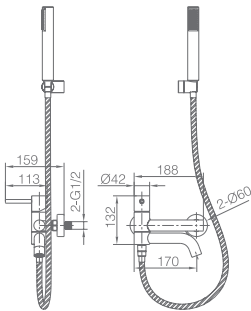

Ref.: **BDM039-4NG**

Brass single-lever bath/shower mixer.
Matt black finish.
Wall bracket ajustable ABS Support handle.
Round handshower 1 position.
Reinforced hose 180cm.
Swivel spout inverter.
Medium flow rate 12 l/min.
Ceramic cartridge Ø 35mm.

Cod.: 00174.00

Grifería con certificación