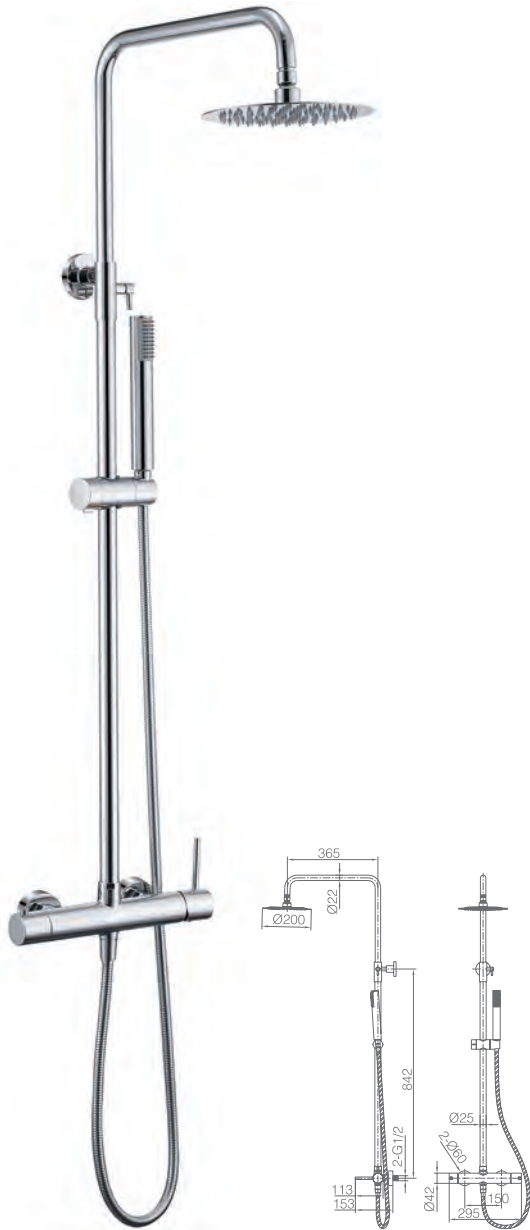

You will find the result of all this in our catalogue.

PROFESSIONAL
IMEX
DESIGN

MONZA SERIES
CHROME

MONZA CHROME

SERIES

Ref.: **BDM039**

- Chrome stainless steel S.304 telescopic bar 88/124 cm.
- Chrome stainless steel S.304 round rainhead Ø20cm, extra flat design and antilime system.
- Elevated adjustable support handle.
- Round handle shower 1 position.
- Chrome brass single-lever mixer with integrated flow-diverter.
- Medium flow rate 12 l/min.
- PVC hose 150cm.
- Ceramic cartridge Ø35 mm.

Ref.: **BTM039**

- Chrome stainless steel S.304 telescopic bar 88/124 cm.
- Chrome stainless steel S.304 round rainhead Ø20cm, extra flat design and antilime system.
- Elevated adjustable support handle.
- Round handle shower 1 position.
- Chrome brass thermostatic mixer with integrated flow-diverter.
- Medium flow rate 12 l/min.
- PVC hose 150cm.
- Thermostatic cartridge TURN CLEAN SYSTEM.

Grifería con
 certificación
ACS

Ref.: **BDM039-5**

Brass single-lever shower mixer.
 Chrome finish.
 Wall bracket ajustable ABS Support handle.
 Round handshower 1 position.
 Reinforced hose 180cm.
 Medium flow rate 12 l/min.
 Ceramic cartridge Ø 35mm.