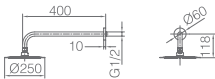

Ref.: **GPM039/OC**

Brushed gold stainless steel S.304 rainhead Ø25cm, extra-flat design and anti-lime system.
Brushed gold brass wall outlet tube.
Round shower 1 position handle.
Brushed gold brass single lever mixer with 2 ways embedded box.
Medium flow rate 20 l/min.
Brushed gold brass round distributor.
PVC hose 150cm.
Ceramic single lever cartridge Ø 35 mm.
Wall bracket support handle water outlet.
Body embedded in wall with junction box.

Grifería con certificación

Ref.: **GPT039/OC**

Optional brushed gold brass ceiling outlet tube.