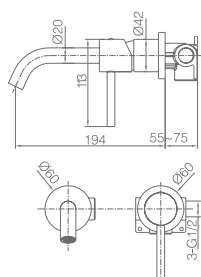

MONZA

BRUSHED GOLD

SERIES

Ref.: **GLM039/OC**

Embedded single lever basin mixer.
Made of brass brushed gold.
In two independent parts.
Body recessed directly into the wall.
Without register box.