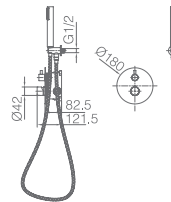

Ref.: **GTM039/NG**

Matt black stainless steel S.304 rainhead Ø25cm, extra-flat design and anti-lime system.
Matt black brass wall outlet tube.
Round shower 1 position handle.
Matt black brass thermostatic mixer with 2 ways embedded box.
Medium flow rate 20 l/min.
Matt black brass round distributor.
PVC hose 150cm.
Thermostatic cartridge TURN CLEAN SYSTEM.
Wall bracket support handle wáter outlet.
Body embedded in wall with junction box.

Grifería con certificación

Ref.: **GTT039/NG**

Optional matt black brass ceiling outlet tube.