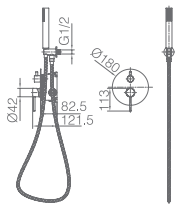

Ref.: **GPM039/BGM**

Black gun metal stainless steel S.304 rainhead Ø25cm, extra-flat design and anti-lime system.
Black gun metal brass wall outlet tube.
Round shower 1 position handle.
Black gun metal brass single lever mixer with 2 ways embedded box.
Medium flow rate 20 l/min.
Black gun metal brass round distributor.
PVC hose 150cm.
Ceramic single lever cartridge Ø 35 mm.
Wall bracket support handle water outlet.
Body embedded in wall with junction box.

Ref.: **GPT039/BGM**

Optional black gun metal brass ceiling outlet tube.