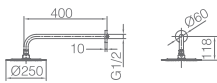

PVD

Ref.: **GPM039/BGM**

Black gun metal stainless steel S.304 rainhead Ø25cm, extra-flat design and anti-lime system.
Black gun metal brass wall outlet tube.
Round shower 1 position handle.
Black gun metal brass single lever mixer with 2 ways embedded box.
Medium flow rate 20 l/min.
Black gun metal brass round distributor.
PVC hose 150cm.
Ceramic single lever cartridge Ø 35 mm.
Wall bracket support handle water outlet.
Body embedded in wall with junction box.

Ref.: **GPT039/BGM**

Optional black gun metal brass ceiling outlet tube.

Ref.: **GTM039/BGM**

Black gun metal stainless steel S.304 rainhead Ø25cm, extra-flat design and anti-lime system.
Black gun metal brass wall outlet tube.
Round shower 1 position handle.
Black gun metal brass thermostatic mixer with 2 ways embedded box.
Medium flow rate 20 l/min.
Black gun metal brass round distributor.
PVC hose 150cm.
Thermostatic cartridge TURN CLEAN SYSTEM.
Wall bracket support handle water outlet.
Body embedded in wall with junction box.

Ref.: **GTT039/BGM**

Optional black gun metal brass ceiling outlet tube.