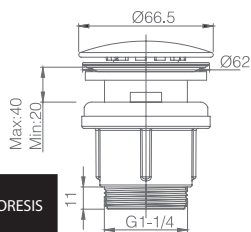

Ref.: VCC019 (matt black)

Suitable for all toilets and bidets, with or without overflow.
Guaranteed open/close system for cycles of 20.000 uses.
Internal thread of Ø1 ¼"
Made of brass and zamak
Finish black gun metal
Quick and easy mounting.