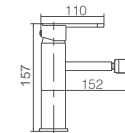

Ref.: **BDM039-2NG**

Single-lever bidet mixer.
Brass body mixer.
Matt black finish.
Ceramic cartridge Ø 25 mm.
Flexible hoses 3/8".

Grifería con certificación