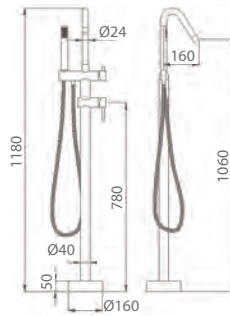

CÓRCEGA

BRUSHED GOLD

SERIES

Ref.: BBECO1/OC

External brass bathtub mixer.
Brushed gold finish.
Ceramic cartridge $\varnothing 35\text{mm}$
Shower head with round handle.
Flexible PVC hose.
Box recessed in the floor.