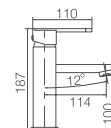

MONZA

BRUSHED ROSE GOLD

SERIES

Ref.: **BDM039-1ORC**

Single-lever basin mixer.
Brass body mixer.
Brushed rose gold finish.
Ceramic cartridge Ø 25 mm.
Flexible hoses 3/8".

Grifería con certificación