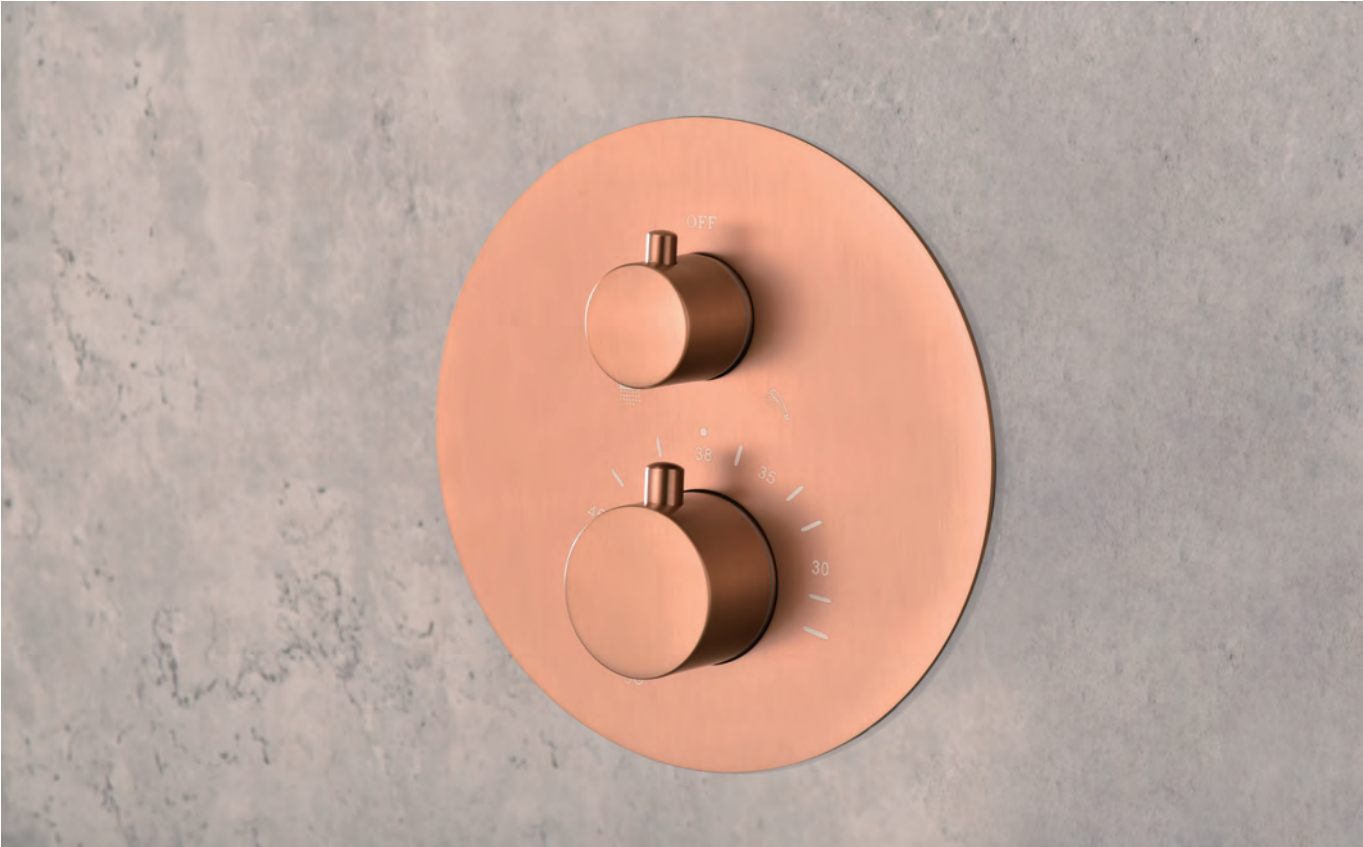

MONZA

BRUSHED ROSE GOLD

SERIES