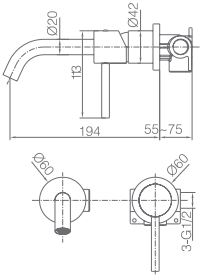

Ref: **GLM039/BGM**

Embedded single lever basin mixer.
Made of brass Black gun metal.
In two independent parts.
Body recessed directly into the wall.
Without register box.