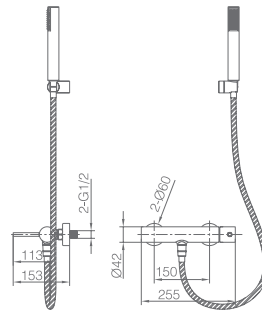

Ref.: **BDM039-5NG**

Brass single-lever shower mixer.
Matt black finish.
Wall bracket ajustable ABS Support handle.
Round handshower 1 position.
Reinforced hose 180cm.
Medium flow rate 12 l/min.
Ceramic cartridge Ø 35mm.

Cod.: 00136.00

Grifería con certificación