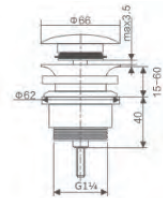

Ref.: VCC023 (brushed rose gold)

Suitable for all toilets and bidets, with or without overflow.
Guaranteed open/close system for cycles of 20.000 uses.
Internal thread of $\text{Ø}1 \frac{1}{4}$ "
Made of brass and zamak
Finish brushed rose gold
Quick and easy mounting.

PVD