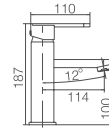

MONZA

MATT BLACK

SERIES

ELECTROPHORESIS

Ref.: **BDM039-1NG**

Single-lever basin mixer.
Brass body mixer.
Matt black finish.
Ceramic cartridge Ø 25 mm.
Flexible hoses 3/8".

Grifería con certificación