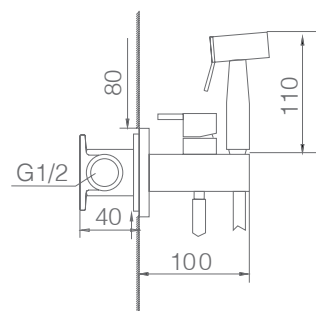

Ref.: RDM001/ORC

Embedded bidet mixer.
Hot and cold water.
1 position hand shower.
Made of brass, finish brushed rose gold.
Steel reinforced flexible hose 100cm.
Body recessed directly into the wall with junction box.