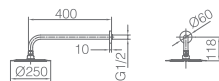

Ref.: **GTM039/NG**

Matt black stainless steel S.304 rainhead Ø25cm, extra-flat design and anti-lime system.
Matt black brass wall outlet tube.
Round shower 1 position handle.
Matt black brass thermostatic mixer with 2 ways embedded box.
Medium flow rate 20 l/min.
Matt black brass round distributor.
PVC hose 150cm.
Thermostatic cartridge TURN CLEAN SYSTEM.
Wall bracket support handle wáter outlet.
Body embedded in wall with junction box.

Grifería con certificación

Ref.: **GTT039/NG**

Optional matt black brass ceiling outlet tube.