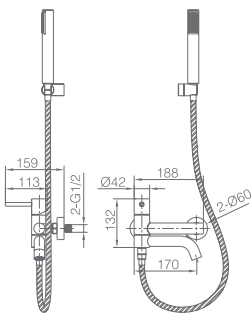

Ref.: **BDM039-4ORC**

Brass single-lever bath/shower mixer.
Brushed rose gold finish.
Wall bracket ajustable ABS Support handle.
Round handshower 1 position.
Reinforced hose 180cm.
Swivel spout inverter.
Medium flow rate 12 l/min.
Ceramic cartridge Ø 35mm.

Grifería con certificación