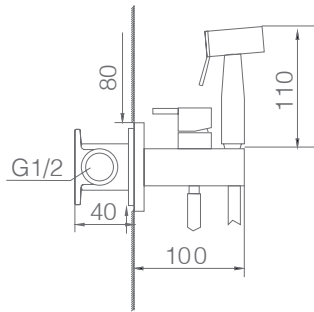

MUNICH

MATT BLACK

SERIES

ELECTROPHORESIS

Ref.: RDM001/NG

Embedded bidet mixer.

Hot and cold water.

1 position hand shower.

Made of brass, finish matt black.

Steel reinforced flexible hose 100cm.

Body recessed directly into the wall with junction box.