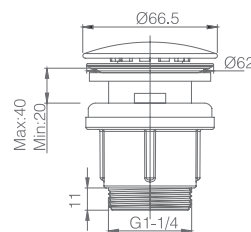

Ref.: VCC020 (brushed gold)

Suitable for all toilets and bidets, with or without overflow.
Guaranteed open/close system for cycles of 20.000 uses.
Internal thread of Ø1 ¼"
Made of PVC and brushed gold s304 steel
Quick and easy mounting.