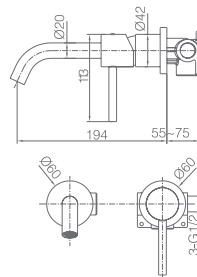

Ref.: **GLM039/ORC**

Embedded single lever basin mixer.
Made of brass brushed rose gold.
In two independent parts.
Body recessed directly into the wall.
Without register box.