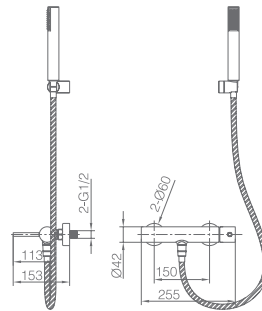

Ref.: **BTM039**

- Chrome stainless steel S.304 telescopic bar 88/124 cm.
- Chrome stainless steel S.304 round rainhead Ø20cm, extra flat design and antilime system.
- Elevated adjustable support handle.
- Round handle shower 1 position.
- Chrome brass thermostatic mixer with integrated flow-diverter.
- Medium flow rate 12 l/min.
- PVC hose 150cm.
- Thermostatic cartridge TURN CLEAN SYSTEM.

Grifería con certificación

Ref.: **BDM039-3**

Single-lever high basin mixer.
Brass body mixer.
Chrome finish.
Ceramic cartridge Ø 25 mm.
Flexible hoses 3/8".

Grifería con certificación

Ref.: **BDM039-4**

Brass single-lever bath/shower mixer.
 Chrome finish.
 Wall bracket ajustable ABS Support handle.
 Round handshower 1 position.
 Reinforced hose 180cm.
 Swivel spout inverter.
 Medium flow rate 12 l/min.
 Ceramic cartridge Ø 35mm.

Grifería con
 certificación
ACS

Ref.: **BDM039-5**

Brass single-lever shower mixer.
 Chrome finish.
 Wall bracket ajustable ABS Support handle.
 Round handshower 1 position.
 Reinforced hose 180cm.
 Medium flow rate 12 l/min.
 Ceramic cartridge Ø 35mm.