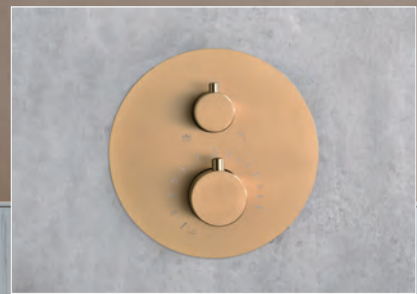

MONZA BRUSHED GOLD

SERIES