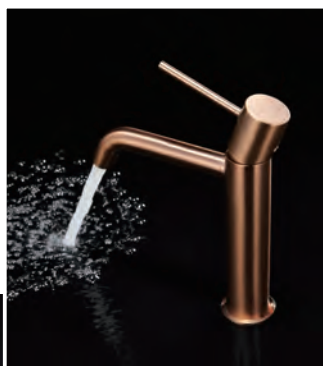

MONZA

BRUSHED ROSE GOLD

SERIES

Single-lever basin mixer.
Brass body mixer.
Brushed rose gold finish.
Ceramic cartridge Ø 25 mm.
Flexible hoses 3/8".

Grifería con certificación

Single-lever bidet mixer.
Brass body mixer.
Brushed rose gold finish.
Ceramic cartridge Ø 25 mm.
Flexible hoses 3/8".

Grifería con certificación