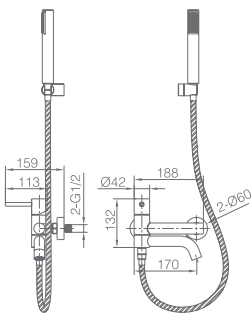

Grifería con certificación

Ref.: **BDM039-3**

Single-lever high basin mixer.
Brass body mixer.
Chrome finish.
Ceramic cartridge Ø 25 mm.
Flexible hoses 3/8".

Grifería con certificación

Ref.: **BDM039-4**

Brass single-lever bath/shower mixer.
 Chrome finish.
 Wall bracket ajustable ABS Support handle.
 Round handshower 1 position.
 Reinforced hose 180cm.
 Swivel spout inverter.
 Medium flow rate 12 l/min.
 Ceramic cartridge Ø 35mm.

Grifería con
 certificación
ACS

Ref.: **BDM039-5**

Brass single-lever shower mixer.
 Chrome finish.
 Wall bracket ajustable ABS Support handle.
 Round handshower 1 position.
 Reinforced hose 180cm.
 Medium flow rate 12 l/min.
 Ceramic cartridge Ø 35mm.

Grifería con certificación
 

Ref.: BDM039-30C

Single-lever high basin mixer.
 Brass body mixer.
 Brushed gold finish.
 Ceramic cartridge Ø 25 mm.
 Flexible hoses 3/8".

Grifería con certificación
 

Ref.: **BDM039-4OC**

Brass single-lever bath/shower mixer.
 Brushed gold finish.
 Wall bracket ajustable ABS Support handle.
 Round handshower 1 position.
 Reinforced hose 180cm.
 Swivel spout inverter.
 Medium flow rate 12 l/min.
 Ceramic cartridge Ø 35mm.