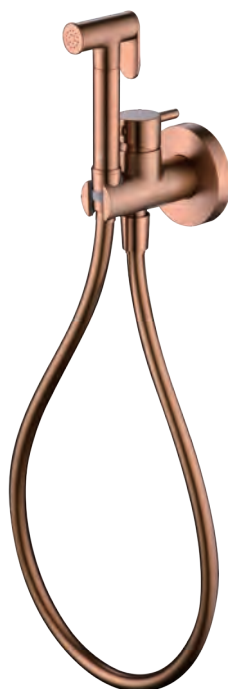

MUNICH

BRUSHED ROSE GOLD

SERIES