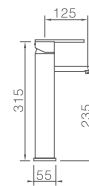

Ref.: **BDM039-3NG**

Single-lever high basin mixer.
Brass body mixer.
Matt black finish.
Ceramic cartridge Ø 25 mm.
Flexible hoses 3/8".

Grifería con certificación