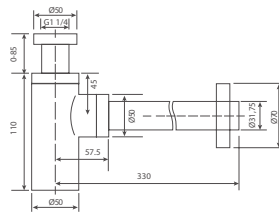

Ref.: **SCL002/OC**

Round brushed gold siphon.
Removable base. Easy cleaning.
Material : Steel s304 and zamak
Finish: Brushed gold.