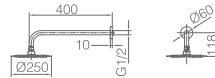

Ref.: **GPM039/ORC**

Brushed rose gold stainless steel S.304 rainhead Ø25cm, extra-flat design and anti-lime system.
Brushed rose gold brass wall outlet tube.
Round shower 1 position handle.
Brushed rose gold brass single lever mixer with 2 ways embedded box.
Medium flow rate 20 l/min.
Brushed rose gold brass round distributor.
PVC hose 150cm.
Ceramic single lever cartridge Ø 35 mm.
Wall bracket support handle water outlet.
Body embedded in wall with junction box.

Ref.: **GPT039/ORC**

Optional brushed rose gold brass ceiling outlet tube.

Ref.: **GTM039/ORC**

Brushed rose gold stainless steel S.304 rainhead Ø25cm, extra-flat design and anti-lime system.
Brushed rose gold brass wall outlet tube.
Round shower 1 position handle.
Brushed rose gold brass thermostatic mixer with 2 ways embedded box.
Medium flow rate 20 l/min.
Brushed rose gold brass round distributor.
PVC hose 150cm.
Thermostatic cartridge TURN CLEAN SYSTEM.
Wall bracket support handle water outlet.
Body embedded in wall with junction box.

Ref.: **GTT039/ORC**

Optional brushed rose gold brass ceiling outlet tube.