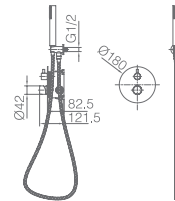

Ref.: **GTM039/OC**

Brushed gold stainless steel S.304 rainhead Ø25cm, extra-flat design and anti-lime system.
Brushed gold brass wall outlet tube.
Round shower 1 position handle.
Brushed gold brass thermostatic mixer with 2 ways embedded box.
Medium flow rate 20 l/min.
Brushed gold brass round distributor.
PVC hose 150cm.
Thermostatic cartridge TURN CLEAN SYSTEM.
Wall bracket support handle water outlet.
Body embedded in wall with junction box.

Grifería con certificación

Ref.: **GTT039/OC**

Optional brushed gold brass ceiling outlet tube.