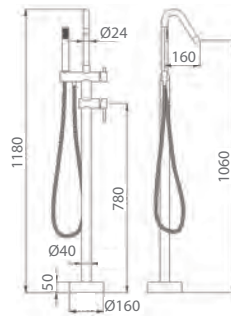

CÓRCEGA

BLACK GUN METAL

SERIES

Ref.: **BBECO1/BGM**

External brass bathtub mixer.
Black gun metal finish.
Ceramic cartridge $\varnothing 35\text{mm}$
Shower head with round handle.
Flexible PVC hose.
Box recessed in the floor.