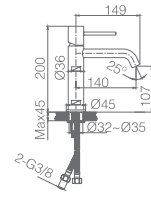

MONZA

CHROME

SERIES

Ref.: **BDM039-1**

Single-lever basin mixer.
Brass body mixer.
Chrome finish.
Ceramic cartridge Ø 25 mm.
Flexible hoses 3/8".

Grifería con certificación