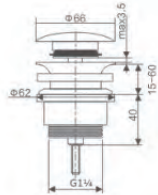

Ref.: VCC008(matt black)

Suitable for all toilets and bidets, with or without overflow.
Guaranteed open/close system for cycles of 20.000 uses.
Internal thread of $\text{Ø}1 \frac{1}{4}$ "
Made of black matt brass.
Quick and easy mounting.

ELECTROPHORESIS

Ref.: VCC014 (brushed gold)

Suitable for all toilets and bidets, with or without overflow.
Guaranteed open/close system for cycles of 20.000 uses.
Internal thread of $\text{Ø}1 \frac{1}{4}$ "
Made of brass and zamak
Finish brushed gold
Quick and easy mounting.

PVD