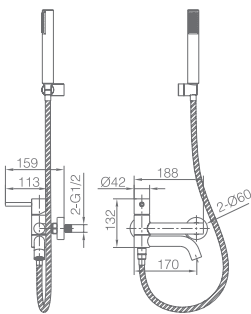

Ref.: **BDM039-4BGM**

Brass single-lever bath/shower mixer.
Black gun metal finish.
Wall bracket ajustable ABS Support handle.
Round handshower 1 position.
Reinforced hose 180cm.
Swivel spout inverter.
Medium flow rate 12 l/min.
Ceramic cartridge Ø 35mm.