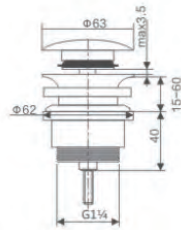

VALVES

Ref.: VCC001

Suitable for all toilets and bidets, with or without overflow.
Guaranteed open/close system for cycles of 20.000 uses.
Internal thread of $\text{Ø}1 \frac{1}{4}$ "
Made of brass, chrome.
Quick and easy mounting.