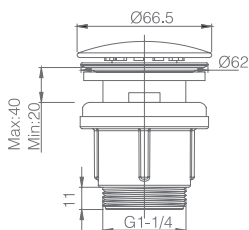

Ref.: VCC009

Suitable for all toilets and bidets, with or without overflow.
Guaranteed open/close system for cycles of 20.000 uses.
Internal thread of Ø1 ¼"
Made of PVC and chormed s304 steel.
Quick and easy mounting.