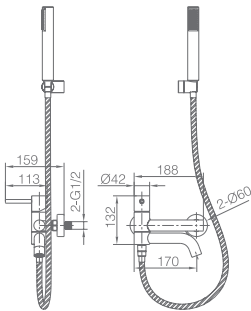

Ref.: **BTM039**

- Chrome stainless steel S.304 telescopic bar 88/124 cm.
- Chrome stainless steel S.304 round rainhead Ø20cm, extra flat design and antilime system.
- Elevated adjustable support handle.
- Round handle shower 1 position.
- Chrome brass thermostatic mixer with integrated flow-diverter.
- Medium flow rate 12 l/min.
- PVC hose 150cm.
- Thermostatic cartridge TURN CLEAN SYSTEM.

Grifería con certificación

Ref.: **BDM039-3**

Single-lever high basin mixer.
Brass body mixer.
Chrome finish.
Ceramic cartridge Ø 25 mm.
Flexible hoses 3/8".

Grifería con certificación

Ref.: **BDM039-4**

Brass single-lever bath/shower mixer.
 Chrome finish.
 Wall bracket ajustable ABS Support handle.
 Round handshower 1 position.
 Reinforced hose 180cm.
 Swivel spout inverter.
 Medium flow rate 12 l/min.
 Ceramic cartridge Ø 35mm.

Grifería con
 certificación
ACS

Ref.: **BDM039-5**

Brass single-lever shower mixer.
 Chrome finish.
 Wall bracket ajustable ABS Support handle.
 Round handshower 1 position.
 Reinforced hose 180cm.
 Medium flow rate 12 l/min.
 Ceramic cartridge Ø 35mm.