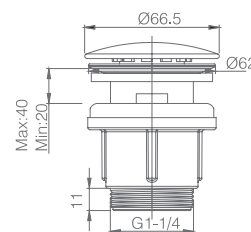

Ref.: VCC022 (black gun metal)

Suitable for all toilets and bidets, with or without overflow.
Guaranteed open/close system for cycles of 20.000 uses.
Internal thread of Ø1 ¼"
Made of PVC and black gun metal s304 steel
Quick and easy mounting.