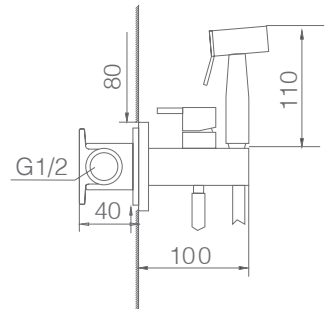

MUNICH

BLACK GUN METAL

SERIES

Ref.: RDM001/BGM

Embedded bidet mixer.
Hot and cold water.
1 position hand shower.
Made of brass, finish black gun metal.
Steel reinforced flexible hose 100cm.
Body recessed directly into the wall with junction box.