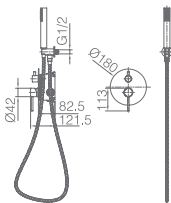

Cod.: 00136.00

Grifería con certificación

Ref.: **GPM039/NG**

Matt black stainless steel S.304 rainhead Ø25cm, extra-flat design and anti-lime system.
 Matt black brass wall outlet tube.
 Round shower 1 position handle.
 Matt black brass single lever mixer with 2 ways embedded box.
 Medium flow rate 20 l/min.
 Matt black brass round distributor.
 PVC hose 150cm.
 Ceramic single lever cartridge Ø 35 mm.
 Wall bracket support handle wáter outlet.
 Body embedded in wall with junction box.