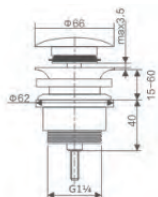

Ref.: VCC018 (black gun metal)

Suitable for all toilets and bidets, with or without overflow.
Guaranteed open/close system for cycles of 20.000 uses.
Internal thread of $\text{Ø}1 \frac{1}{4}$ "
Made of brass and zamak
Finish black gun metal
Quick and easy mounting.

PVD