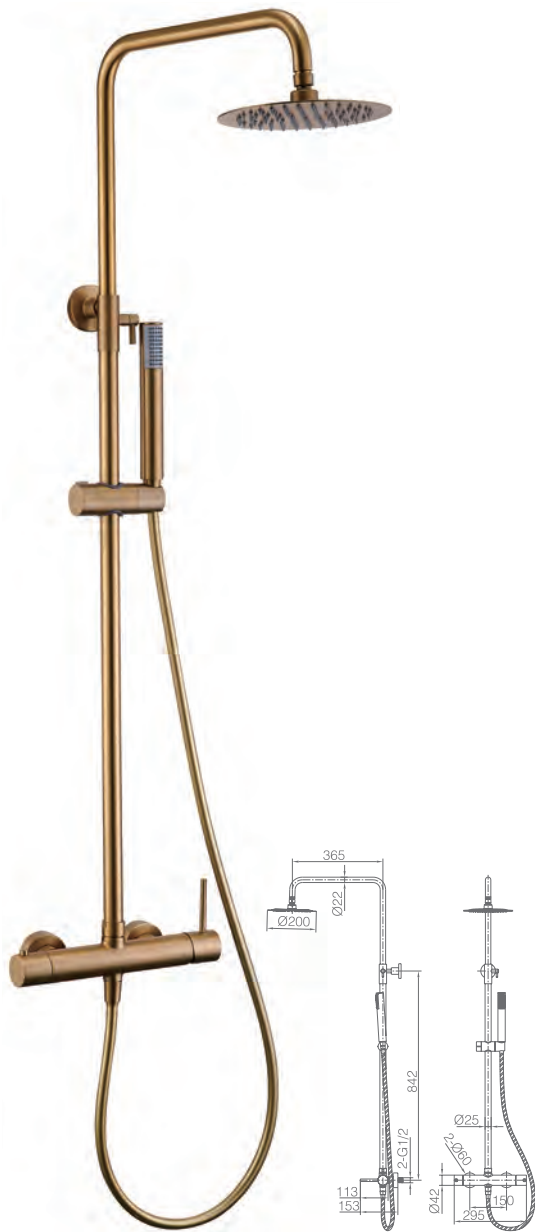

Embedded single lever basin mixer.
Made of brass matt black.
In two independent parts.
Body recessed directly into the wall.
Without register box.

MONZA SERIES
BRUSHED GOLD

MONZA

BRUSHED GOLD
SERIES

Ref.: **BDM039/OC**

- Brushed gold stainless steel S.304 telescopic bar 88/124 cm.
- Brushed gold stainless steel S.304 round rainhead Ø20cm, extra flat design and antilime system.
- Elevated adjustable support handle.
- Round handle shower 1 position.
- Brushed gold brass single-lever mixer with integrated flow-diverter.
- Medium flow rate 12 l/min.
- PVC hose 150cm.
- Ceramic cartridge Ø35 mm.

Ref.: **BTM039/OC**

- Brushed gold stainless steel S.304 telescopic bar 88/124 cm.
- Brushed gold stainless steel S.304 round rainhead Ø20cm, extra flat design and antilime system.
- Elevated adjustable support handle.
- Round handle shower 1 position.
- Brushed gold brass thermostatic mixer with integrated flow-diverter.
- Medium flow rate 12 l/min.
- PVC hose 150cm.
- Thermostatic cartridge TURN CLEAN SYSTEM.