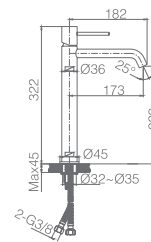

Ref.: **BDM039-3**

Single-lever high basin mixer.
Brass body mixer.
Chrome finish.
Ceramic cartridge Ø 25 mm.
Flexible hoses 3/8".

Grifería con certificación