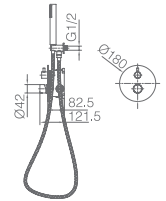

Ref.: **GTM039/ORC**

Brushed rose gold stainless steel S.304 rainhead Ø25cm, extra-flat design and anti-lime system.
Brushed rose gold brass wall outlet tube.
Round shower 1 position handle.
Brushed rose gold brass thermostatic mixer with 2 ways embedded box.
Medium flow rate 20 l/min.
Brushed rose gold brass round distributor.
PVC hose 150cm.
Thermostatic cartridge TURN CLEAN SYSTEM.
Wall bracket support handle water outlet.
Body embedded in wall with junction box.

Ref.: **GTT039/ORC**

Optional brushed rose gold brass ceiling outlet tube.