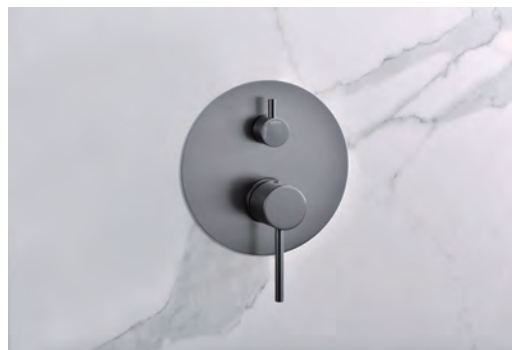

Ref.: **BDM039-5BGM**

Brass single-lever shower mixer.
 Black gun metal finish.
 Wall bracket ajustable ABS Support handle.
 Round handshower 1 position.
 Reinforced hose 180cm.
 Medium flow rate 12 l/min.
 Ceramic cartridge Ø 35mm.