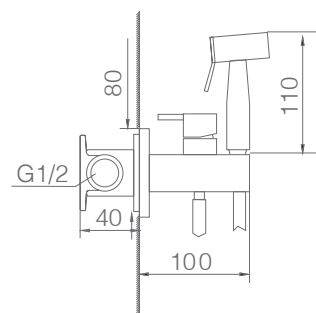

MUNICH

SERIES

EMBEDDED BIDET MIXER

MUNICH

CHROME

SERIES

Ref.: RDM001

Embedded bidet mixer.
Hot and cold water.
1 position hand shower.
Made of brass, chrome.
Steel reinforced flexible hose 100cm.
Body recessed directly into the wall with junction box.