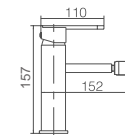

Ref.: **BDM039-2BGM**

Single-lever bidet mixer.
Brass body mixer.
Black gun metal finish.
Ceramic cartridge Ø 25 mm.
Flexible hoses 3/8".

Grifería con certificación