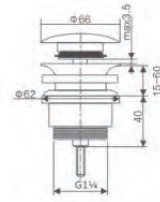

Ref.: VCC001

Suitable for all toilets and bidets, with or without overflow.
Guaranteed open/close system for cycles of 20.000 uses.
Internal thread of $\text{Ø}1 \frac{1}{4}$ "
Made of brass, chrome.
Quick and easy mounting.