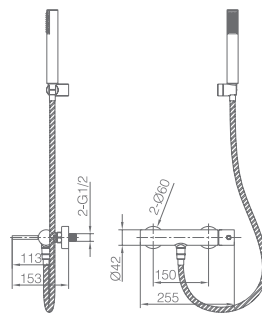

Ref.: **BDM039-5OC**

Brass single-lever shower mixer.
Brushed gold finish.
Wall bracket ajustable ABS Support handle.
Round handshower 1 position.
Reinforced hose 180cm.
Medium flow rate 12 l/min.
Ceramic cartridge Ø 35mm.

Grifería con certificación