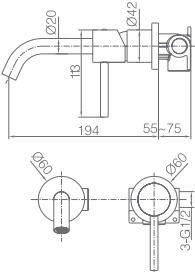

MONZA

MATT BLACK

SERIES

ELECTROPHORESIS

Ref.: **GLM039/NG**

Embedded single lever basin mixer.
Made of brass matt black.
In two independent parts.
Body recessed directly into the wall.
Without register box.