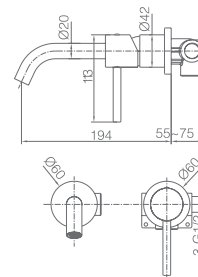

MONZA

CHROME

SERIES

Ref.: **GLM039**

Embedded single lever basin mixer.
Made of brass chrome.
In two independent parts.
Body recessed directly into the wall.
Without register box.