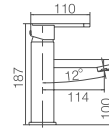

MONZA

BLACK GUN METAL

SERIES

Ref.: **BDM039-1BGM**

Single-lever basin mixer.
Brass body mixer.
Black gun metal finish.
Ceramic cartridge Ø 25 mm.
Flexible hoses 3/8".

Grifería con certificación