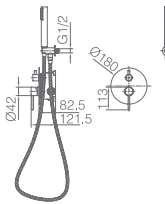

Grifería con certificación

MONZA

BRUSHED ROSE GOLD

SERIES

Ref.: **GPM039/ORC**

Brushed rose gold stainless steel S.304 rainhead Ø25cm, extra-flat design and anti-lime system.
 Brushed rose gold brass wall outlet tube.
 Round shower 1 position handle.
 Brushed rose gold brass single lever mixer with 2 ways embedded box.
 Medium flow rate 20 l/min.
 Brushed rose gold brass round distributor.
 PVC hose 150cm.
 Ceramic single lever cartridge Ø 35 mm.
 Wall bracket support handle water outlet.
 Body embedded in wall with junction box.