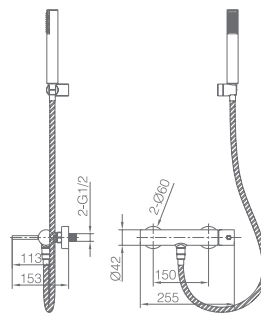

Ref.: **BDM039-5ORC**

Brass single-lever shower mixer.
Brushed rose gold finish.
Wall bracket ajustable ABS Support handle.
Round handshower 1 position.
Reinforced hose 180cm.
Medium flow rate 12 l/min.
Ceramic cartridge Ø 35mm.

Grifería con certificación