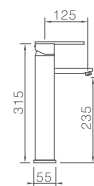

Ref.: **BDM039-3BGM**

Single-lever high basin mixer.
Brass body mixer.
Black gun metal finish.
Ceramic cartridge Ø 25 mm.
Flexible hoses 3/8".

Grifería con certificación