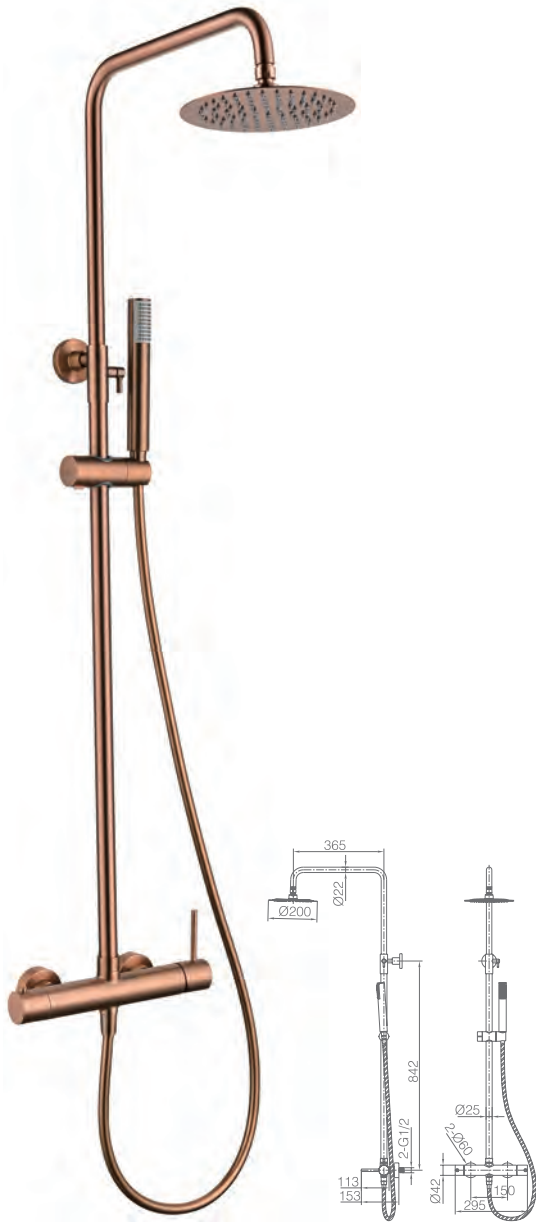

MONZA SERIES
BRUSHES ROSE GOLD

MONZA

BRUSHED ROSE GOLD

SERIES

Ref.: **BDM039/ORC**

- Brushed rose gold stainless steel S.304 telescopic bar 88/124 cm.
- Brushed rose gold stainless steel S.304 round rainhead Ø200cm, extra flat design and antilime system.
- Elevated adjustable support handle.
- Round handle shower 1 position.
- Brushed rose gold brass single-lever mixer with integrated flow-diverter.
- Medium flow rate 12 l/min.
- PVC hose 150cm.
- Ceramic cartridge Ø35 mm.

Ref.: **BTM039/ORC**

- Brushed rose gold stainless steel S.304 telescopic bar 88/124 cm.
- Brushed rose gold stainless steel S.304 round rainhead Ø200cm, extra flat design and antilime system.
- Elevated adjustable support handle.
- Round handle shower 1 position.
- Brushed rose gold brass thermostatic mixer with integrated flow-diverter.
- Medium flow rate 12 l/min.
- PVC hose 150cm.
- Thermostatic cartridge TURN CLEAN SYSTEM.