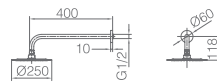

PVD

Ref.: **GPM039/BGM**

Black gun metal stainless steel S.304 rainhead Ø25cm, extra-flat design and anti-lime system.
Black gun metal brass wall outlet tube.
Round shower 1 position handle.
Black gun metal brass single lever mixer with 2 ways embedded box.
Medium flow rate 20 l/min.
Black gun metal brass round distributor.
PVC hose 150cm.
Ceramic single lever cartridge Ø 35 mm.
Wall bracket support handle water outlet.
Body embedded in wall with junction box.

Ref.: **GPT039/BGM**

Optional black gun metal brass ceiling outlet tube.

Ref.: **GTM039/BGM**

Black gun metal stainless steel S.304 rainhead Ø25cm, extra-flat design and anti-lime system.
Black gun metal brass wall outlet tube.
Round shower 1 position handle.
Black gun metal brass thermostatic mixer with 2 ways embedded box.
Medium flow rate 20 l/min.
Black gun metal brass round distributor.
PVC hose 150cm.
Thermostatic cartridge TURN CLEAN SYSTEM.
Wall bracket support handle water outlet.
Body embedded in wall with junction box.

Ref.: **GTT039/BGM**

Optional black gun metal brass ceiling outlet tube.