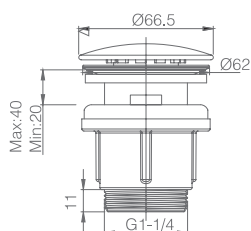

Ref.: VCC021 (brushed rose gold)

Suitable for all toilets and bidets, with or without overflow.
Guaranteed open/close system for cycles of 20.000 uses.
Internal thread of Ø1 ¼"
Made of PVC and brushed rose gold s304 steel
Quick and easy mounting.