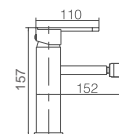

Ref.: **BDM039-2ORC**

Single-lever bidet mixer.
Brass body mixer.
Brushed rose gold finish.
Ceramic cartridge Ø 25 mm.
Flexible hoses 3/8".

Grifería con certificación