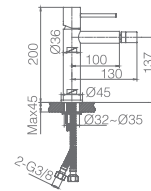

Ref.: **BDM039-2**

Single-lever bidet mixer.
Brass body mixer.
Chrome finish.
Ceramic cartridge Ø 25 mm.
Flexible hoses 3/8".

Grifería con certificación