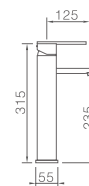

Ref.: **BDM039-3ORC**

Single-lever high basin mixer.
Brass body mixer.
Brushed rose gold finish.
Ceramic cartridge Ø 25 mm.
Flexible hoses 3/8".

Grifería con certificación