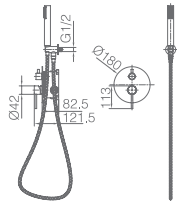

Ref.: **GPM039/OC**

Brushed gold stainless steel S.304 rainhead Ø25cm, extra-flat design and anti-lime system.
Brushed gold brass wall outlet tube.
Round shower 1 position handle.
Brushed gold brass single lever mixer with 2 ways embedded box.
Medium flow rate 20 l/min.
Brushed gold brass round distributor.
PVC hose 150cm.
Ceramic single lever cartridge Ø 35 mm.
Wall bracket support handle water outlet.
Body embedded in wall with junction box.

Grifería con certificación

Ref.: **GPT039/OC**

Optional brushed gold brass ceiling outlet tube.