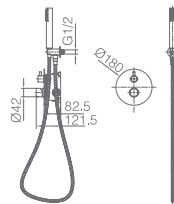

Ref.: **GTM039/BGM**

Black gun metal stainless steel S.304 rainhead Ø25cm, extra-flat design and anti-lime system.
Black gun metal brass wall outlet tube.
Round shower 1 position handle.
Black gun metal brass thermostatic mixer with 2 ways embedded box.
Medium flow rate 20 l/min.
Black gun metal brass round distributor.
PVC hose 150cm.
Thermostatic cartridge TURN CLEAN SYSTEM.
Wall bracket support handle water outlet.
Body embedded in wall with junction box.

Ref.: **GTT039/BGM**

Optional black gun metal brass ceiling outlet tube.