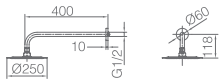

Ref.: **GPM039/NG**

Matt black stainless steel S.304 rainhead Ø25cm, extra-flat design and anti-lime system.
Matt black brass wall outlet tube.
Round shower 1 position handle.
Matt black brass single lever mixer with 2 ways embedded box.
Medium flow rate 20 l/min.
Matt black brass round distributor.
PVC hose 150cm.
Ceramic single lever cartridge Ø 35 mm.
Wall bracket support handle wáter outlet.
Body embedded in wall with junction box.

Grifería con certificación

Ref.: **GPT039/NG**

Optional matt black brass ceiling outlet tube.