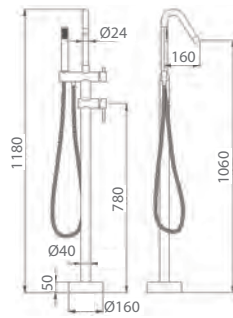

CÓRCEGA

SERIE

FREE - STANDING BATH TUB

CÓRCEGA CHROME

SERIES

Ref.: BBECO1

External brass bathtub mixer.
Chrome finish.
Ceramic cartridge $\varnothing 35\text{mm}$
Shower head with round handle.
Flexible PVC hose.
Box recessed in the floor.