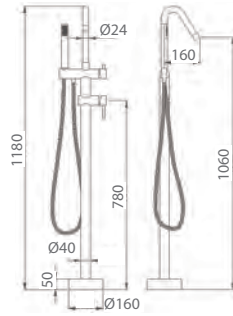

CÓRCEGA

BRUSHED ROSE GOLD

SERIE

Ref.: BBECO1/ORC

External brass bathtub mixer.
Brushed rose gold finish.
Ceramic cartridge Ø35mm
Shower head with round handle.
Flexible PVC hose.
Box recessed in the floor.