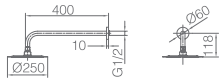

Grifería con certificación

MONZA

BRUSHED ROSE GOLD

SERIES

Ref.: **GPM039/ORC**

Brushed rose gold stainless steel S.304 rainhead Ø25cm, extra-flat design and anti-lime system.
 Brushed rose gold brass wall outlet tube.
 Round shower 1 position handle.
 Brushed rose gold brass single lever mixer with 2 ways embedded box.
 Medium flow rate 20 l/min.
 Brushed rose gold brass round distributor.
 PVC hose 150cm.
 Ceramic single lever cartridge Ø 35 mm.
 Wall bracket support handle water outlet.
 Body embedded in wall with junction box.