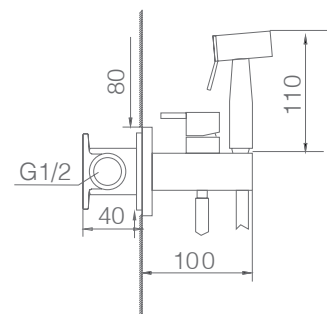

MUNICH

BRUSHED GOLD

SERIES

Ref.: RDM001/OC

Embedded bidet mixer.
Hot and cold water.
1 position hand shower.
Made of brass, finish brushed gold.
Steel reinforced flexible hose 100cm.
Body recessed directly into the wall with junction box.