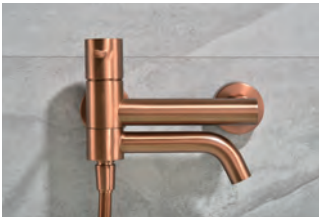

Ref.: **BDM039-4ORC**

Brass single-lever bath/shower mixer.
Brushed rose gold finish.
Wall bracket ajustable ABS Support handle.
Round handshower 1 position.
Reinforced hose 180cm.
Swivel spout inverter.
Medium flow rate 12 l/min.
Ceramic cartridge Ø 35mm.

Grifería con certificación