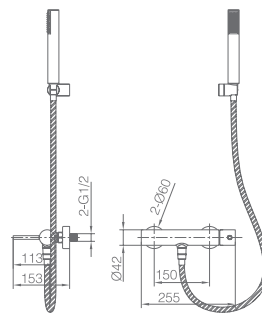

Ref.: **BDM039-5BGM**

Brass single-lever shower mixer.
 Black gun metal finish.
 Wall bracket ajustable ABS Support handle.
 Round handshower 1 position.
 Reinforced hose 180cm.
 Medium flow rate 12 l/min.
 Ceramic cartridge Ø 35mm.