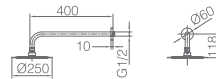

Ref.: **GTM039/OC**

Brushed gold stainless steel S.304 rainhead Ø25cm, extra-flat design and anti-lime system.
Brushed gold brass wall outlet tube.
Round shower 1 position handle.
Brushed gold brass thermostatic mixer with 2 ways embedded box.
Medium flow rate 20 l/min.
Brushed gold brass round distributor.
PVC hose 150cm.
Thermostatic cartridge TURN CLEAN SYSTEM.
Wall bracket support handle water outlet.
Body embedded in wall with junction box.

Grifería con certificación

Ref.: **GTT039/OC**

Optional brushed gold brass ceiling outlet tube.