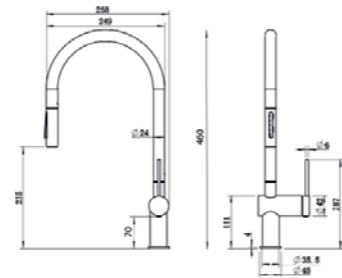

BERNA

SERIES

BRUSHED GOLD

PVD COLLECTION

Ref.: GCE026/OC

Single-lever kitchen faucet.
Pull-out hose.
Two positions aereator.
Brass body.
Brushed gold finish.
Ceramic cartridge Ø35mm.
Connecting tubes Ø3/8"

Cold open.

PVD