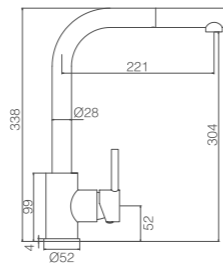

MALTA

SERIES

MATT BLACK

Ref.: GCE006/NG

Single-lever kitchen faucet.
Pull-out.
Brass body.
Matt black finish.
Ceramic cartridge $\varnothing 35\text{mm}$.
Connecting tubes $\varnothing 3/8"$

UNE
Normalización
Española