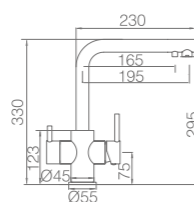

MARSELLA

SERIES

CHROME

Osmosis

Ref.: GOS004

Single-lever 2 way kitchen faucet (osmosis).

Independent way selector.

Brass body.

Chrome finish.

Ceramic cartridge Ø35mm.

Connecting tubes Ø3/8"

UNE
Normalización
Española