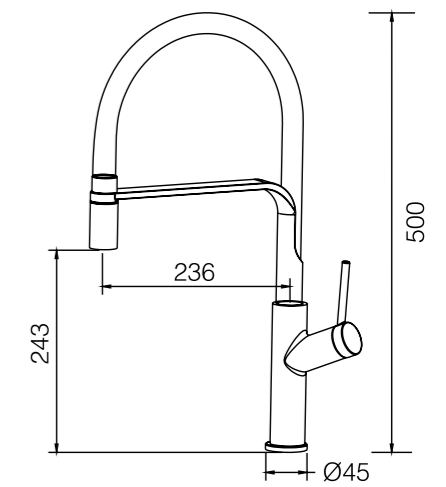

SENA

SERIES

BRUSHED GOLD

PVD COLLECTION

Ref.: GCE022/OC

Single-lever kitchen faucet.
Flexible hose.
Brass body.
Brushed gold finish.
Ceramic cartridge Ø30mm.
Connecting tubes Ø3/8"

Grifería con certificación