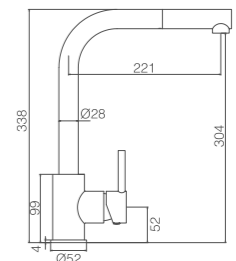

# MALTA

SERIES

MATT WHITE

Ref.: GCE006/BL

Single-lever kitchen faucet.  
 Pull-out.  
 Brass body.  
 Matt white finish.  
 Ceramic cartridge Ø35mm.  
 Connecting tubes Ø3/8"

Grifería con certificación

Installation >