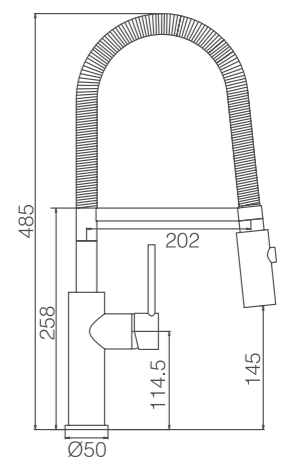

Ref.: GCE008

Single-lever kitchen faucet.
Flexible hose.
Two positions aireator.
Brass body.
Chrome finish.
Ceramic cartridge Ø35mm.
Connecting tubes Ø3/8"