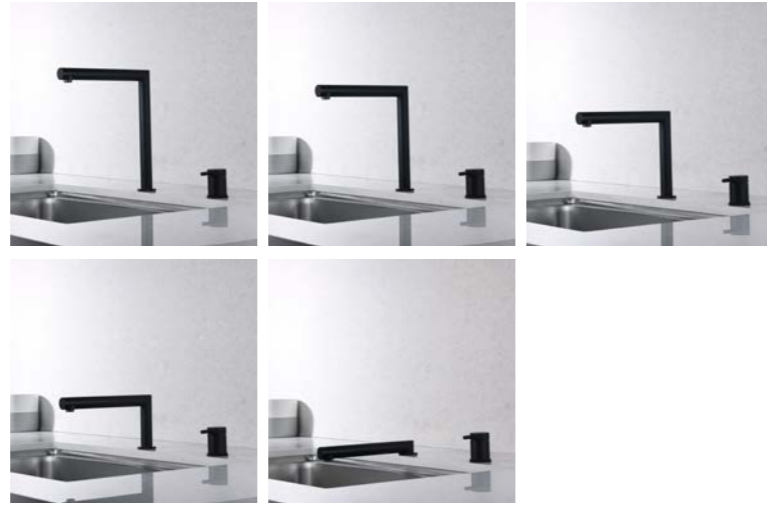

ITACA

SERIES

MATT BLACK