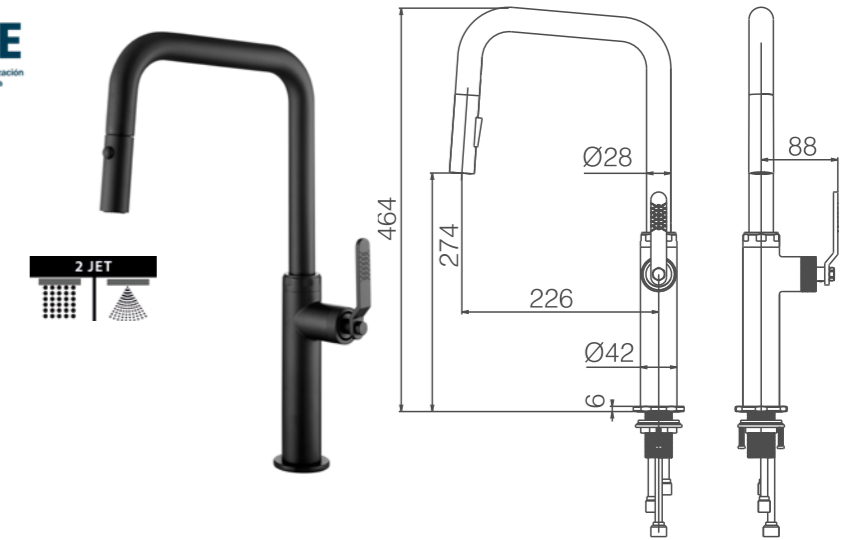

# NIZA

SERIES

**MATT BLACK**

Ref.: **GCE027/NG**

Single-lever kitchen faucet.  
Pull-out hose.  
Two positions aereator.  
Brass body.  
Matt black finish.  
Ceramic cartridge Ø30mm.  
Connecting tubes Ø3/8"