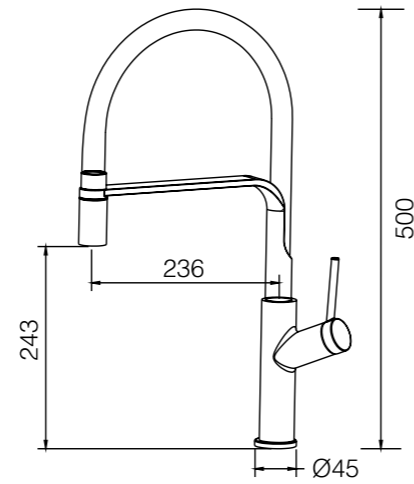

SENA

SERIES

BRUSHED ROSE GOLD

PVD COLLECTION

Ref.: GCE022/ORC

Single-lever kitchen faucet.
Flexible hose.
Brass body.
Brushed rose gold finish.
Ceramic cartridge Ø30mm.
Connecting tubes Ø3/8"

Grifería con certificación