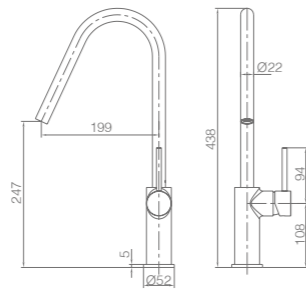

PVD COLLECTION

Ref.: GCE020/OC

Single-lever kitchen faucet.
Brass body.
Brushed gold finish.
Ceramic cartridge Ø35mm.
Connecting tubes Ø3/8"