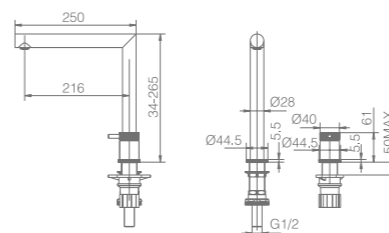

# ITACA

SERIES

CHROME

**Ref.: GCE018**

Single-lever kitchen faucet.  
Retractable spout.  
In two independent parts.  
Brass body.  
Chrome finish.  
Ceramic cartridge Ø25mm.  
Connecting tubes Ø3/8"

Installation