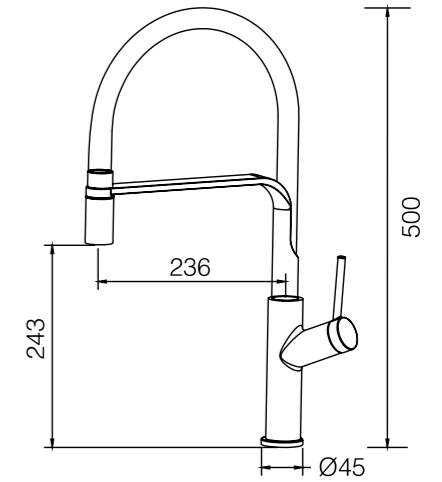

PVD COLLECTION

Ref.: GCE022/BGM

Single-lever kitchen faucet.
Flexible hose.
Brass body.
Black gun metal finish.
Ceramic cartridge Ø30mm.
Connecting tubes Ø3/8"

Grifería con
certificación