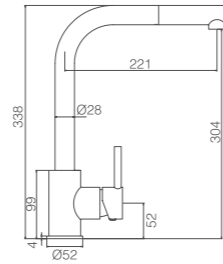

MALTA

SERIES

BRUSHED GOLD

PVD

PVD COLLECTION

Ref.: GCE006/OC

Single-lever kitchen faucet.
Pull-out.
Brass body.
Brushed gold finish.
Ceramic cartridge $\varnothing 35\text{mm}$.
Connecting tubes $\varnothing 3/8"$