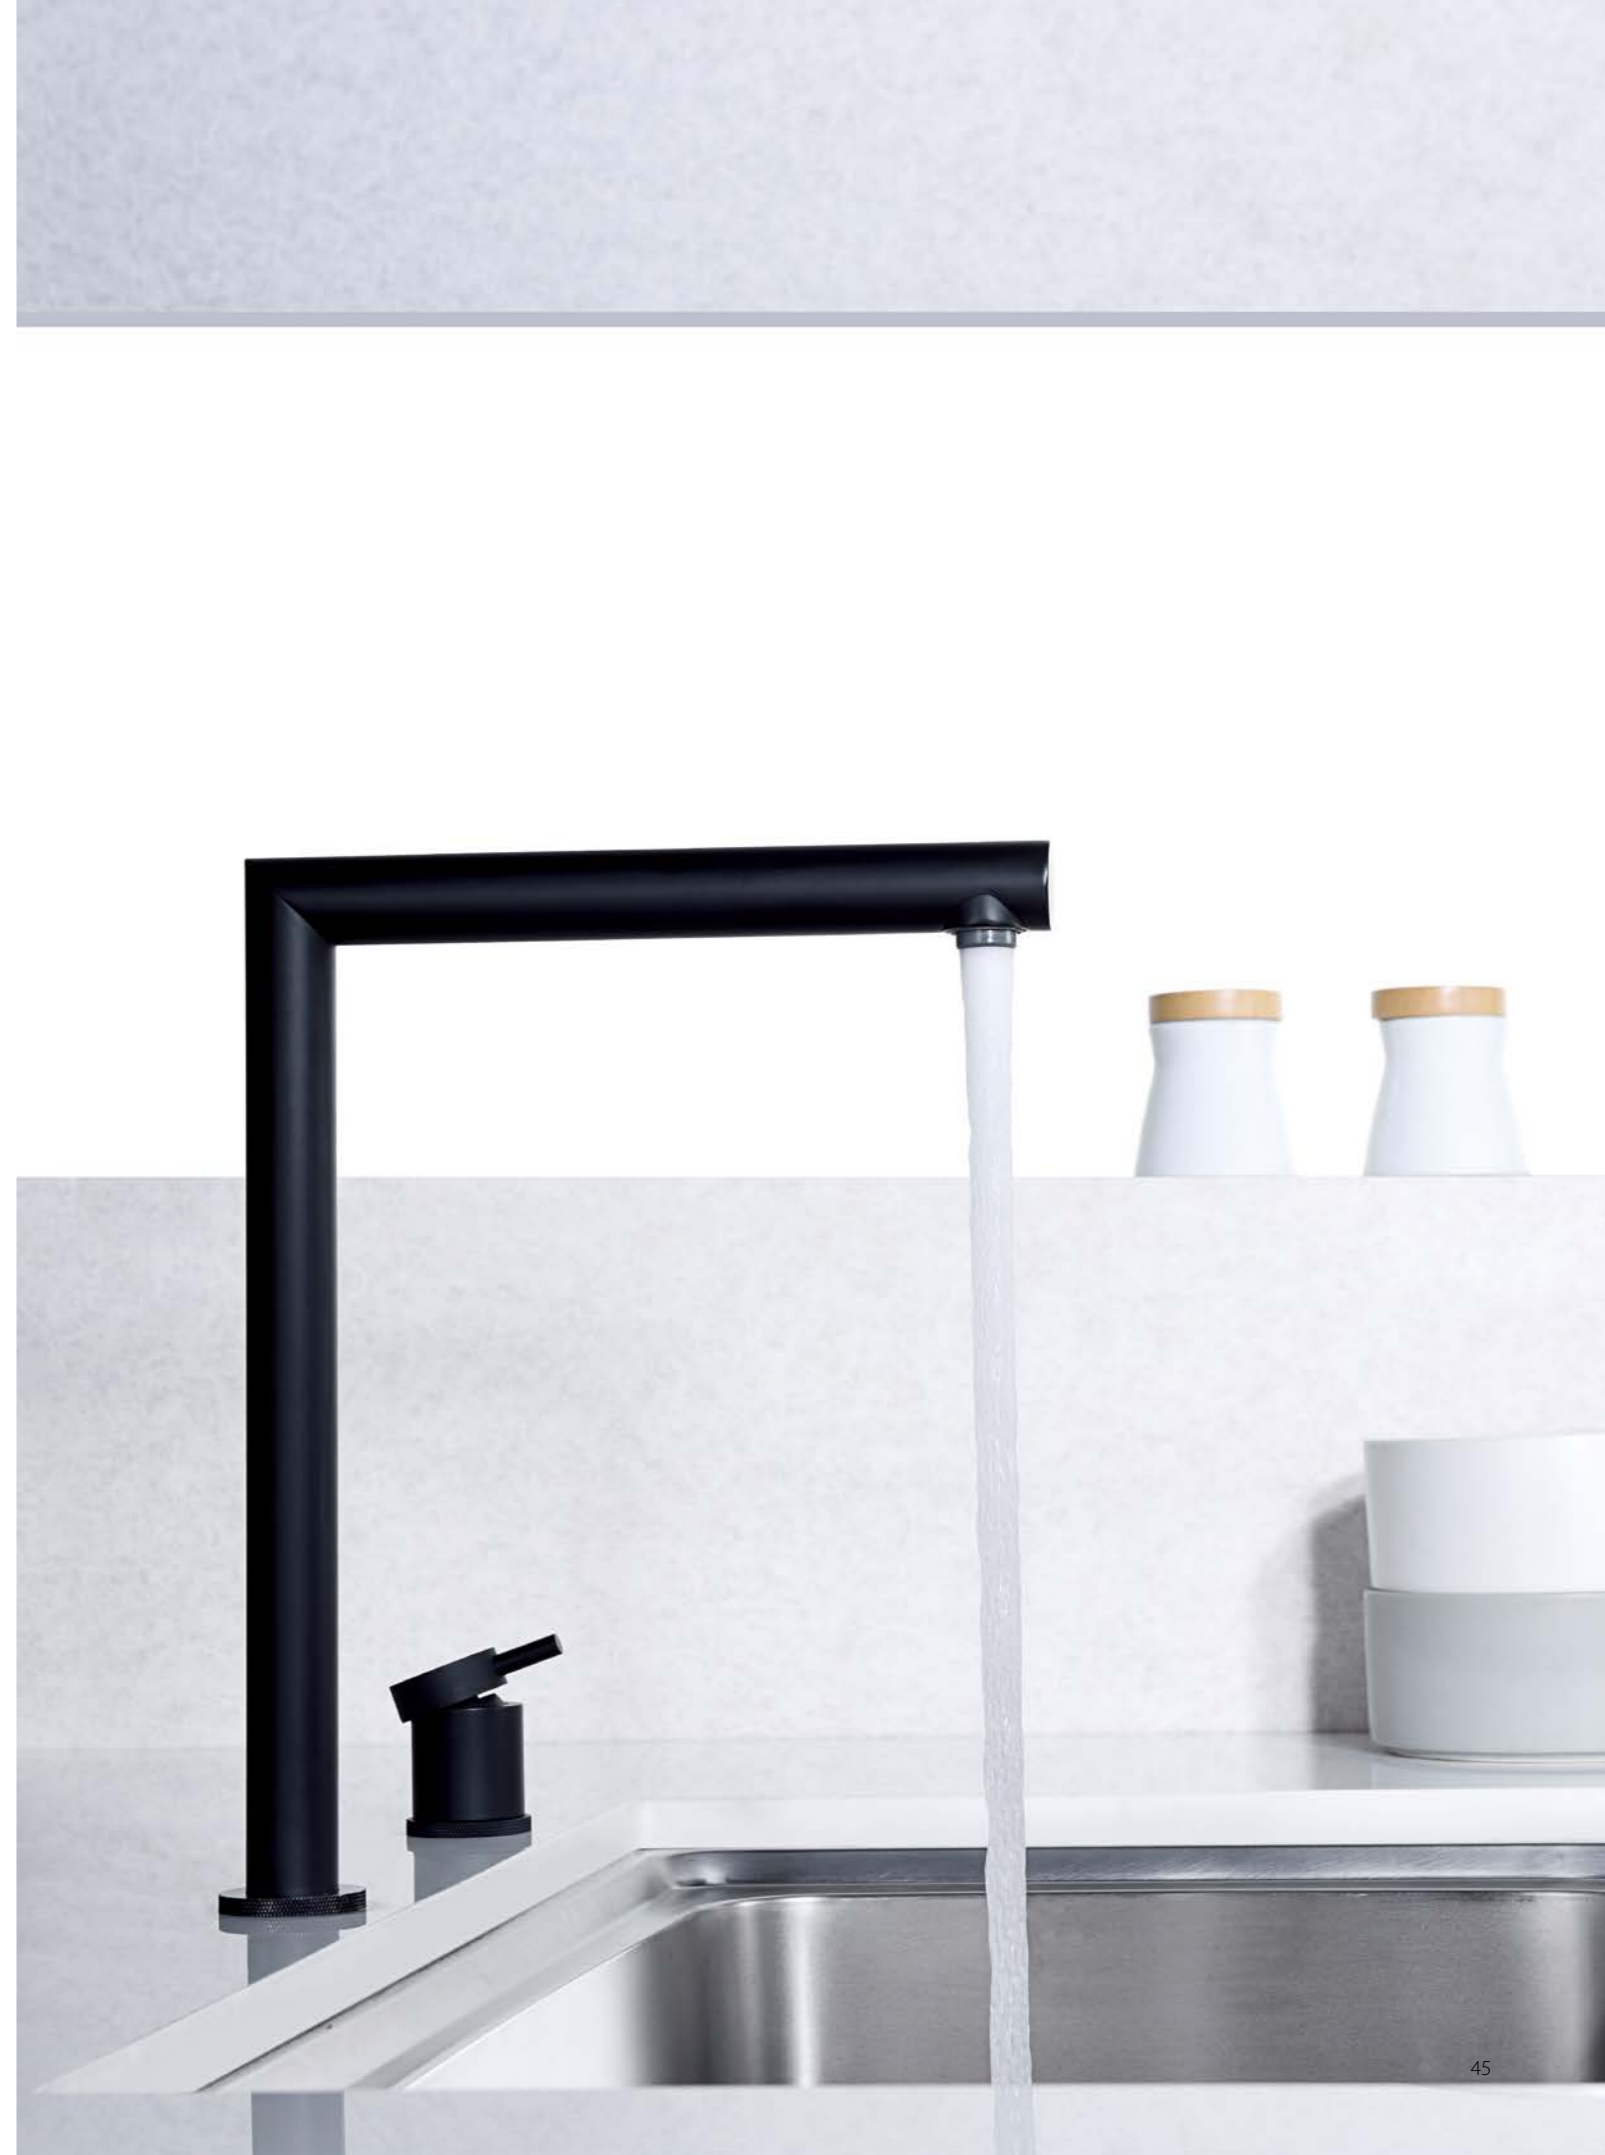

# ITACA

SERIES

CHROME

**Ref.: GCE018**

Single-lever kitchen faucet.  
Retractable spout.  
In two independent parts.  
Brass body.  
Chrome finish.  
Ceramic cartridge Ø25mm.  
Connecting tubes Ø3/8"

Installation

# ITACA

SERIES

MATT BLACK

Ref.: GCE018/NG

Single-lever kitchen faucet.  
Retractable spout.  
In two independent parts.  
Brass body.  
Matt black finish.  
Ceramic cartridge  $\varnothing 25\text{mm}$ .  
Connecting tubes  $\varnothing 3/8"$