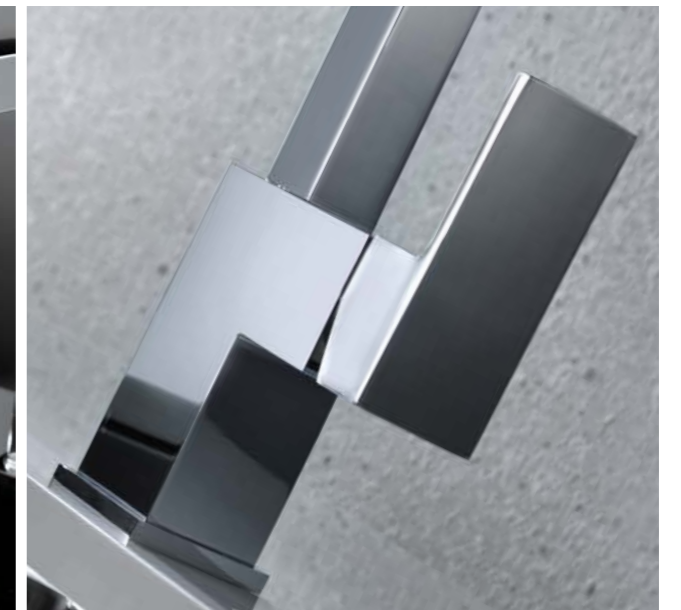

## CAPRI

SERIES

CHROME

Ref.: **GOS002**

Single-lever 2 way kitchen faucet (osmosis).  
Rotating selector.  
Brass body.  
Chrome finish.  
Ceramic cartridge Ø35mm.  
Connecting tubes Ø3/8"

Grifería con certificación