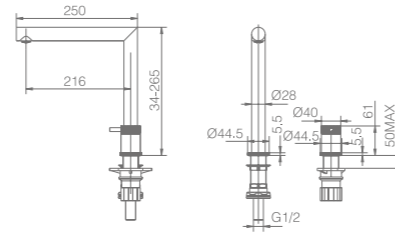

Ref.: GCE018/NG

Single-lever kitchen faucet.
Retractable spout.
In two independent parts.
Brass body.
Matt black finish.
Ceramic cartridge $\varnothing 25\text{mm}$.
Connecting tubes $\varnothing 3/8"$