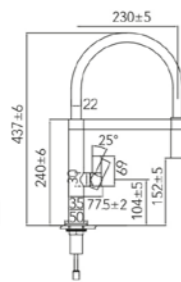

# LAOS

SERIES

Height  
minimum 37 cm

CHROME

MATT BLACK

MATT WHITE

Ref.: **GCE011**

Single-lever kitchen faucet.  
Flexible hose.  
Brass body.  
Chrome finish.  
Ceramic cartridge Ø25mm.  
Connecting tubes Ø3/8"