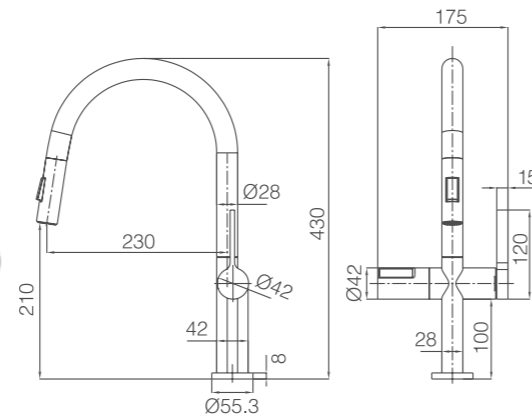

Two positions aereator.  
Brass body.  
Chrome finish.  
Ceramic cartridge Ø35mm.  
Connecting tubes Ø3/8"

Grifería con certificación