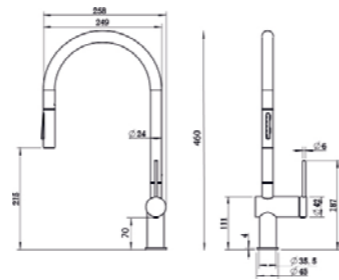

BERNA

SERIES

MATT BLACK

Ref.: **GCE026/NG**

Single-lever kitchen faucet.
Pull-out hose.
Two positions aëerator.
Brass body.
Matt black finish.
Ceramic cartridge Ø35mm.
Connecting tubes Ø3/8"

Cold open.

ENERGY
SAVING
SYSTEM

Grifería con certificación