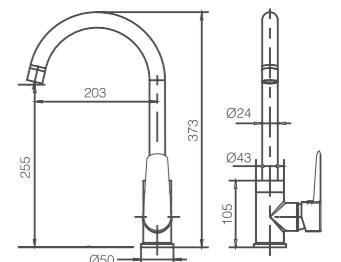

# BELGICA

SERIES

CHROME

Optional, see catalogue page 147

Ref.: GCZ044

Single-lever kitchen faucet.  
 Brass body.  
 Chrome finish.  
 Ceramic cartridge Ø35mm.  
 Connecting tubes Ø3/8"  
 Sprayer not included.