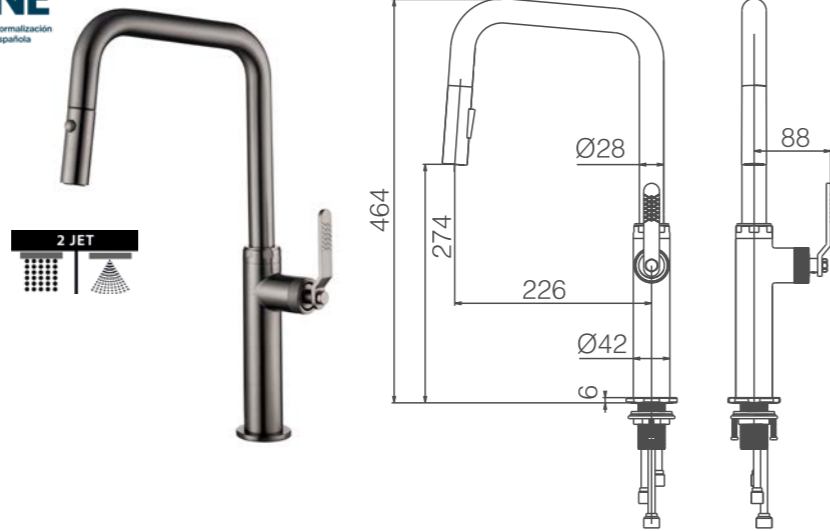

NIZA

SERIES

BLACK GUN METAL

PVD COLLECTION

Ref.: GCE027/BGM

Single-lever kitchen faucet.
Pull-out hose.
Two positions aereator.
Brass body.
Black gun metal finish.
Ceramic cartridge $\varnothing 30\text{mm}$.
Connecting tubes $\varnothing 3/8"$

UNE
Normalización
Española