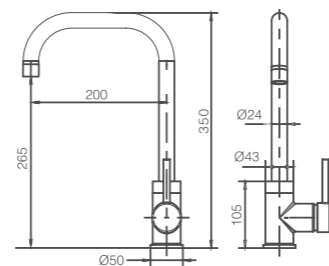

Ref.: GCR004/BGM

Single-lever kitchen faucet.
Brass body.
Black gun metal finish.
Ceramic cartridge Ø35mm.
Connecting tubes Ø3/8"
Sprayer not included.