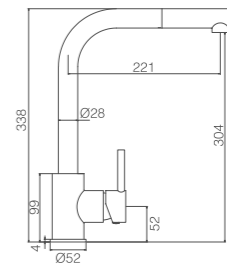

Ref.: GCE006/BGM

Single-lever kitchen faucet.
Pull-out.
Brass body.
Black gun metal finish.
Ceramic cartridge Ø35mm.
Connecting tubes Ø3/8"