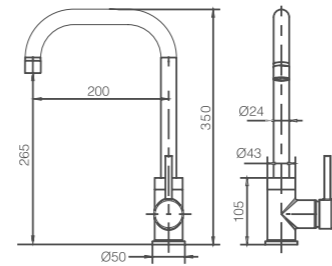

## PVD COLLECTION

Optional, see catalogue page 147

Ref.: GCR004/OC

Single-lever kitchen faucet.  
Brass body.  
Brushed gold finish.  
Ceramic cartridge Ø35mm.  
Connecting tubes Ø3/8"  
Sprayer not included.