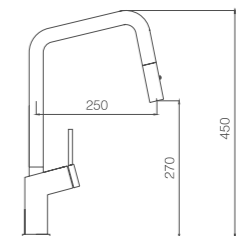

Ref.: GCE024/ORC

Single-lever kitchen faucet.
Pull-out hose.
Two positions aereator.
Brass body.
Brushed rose gold finish.
Ceramic cartridge Ø35mm.
Connecting tubes Ø3/8"