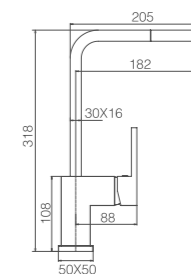

# COX

SERIES

CHROME

Ref.: GCC001

Single-lever kitchen faucet.  
360° swivel.  
Brass body.  
Chrome finish.  
Ceramic cartridge Ø35mm.  
Connecting tubes Ø3/8"