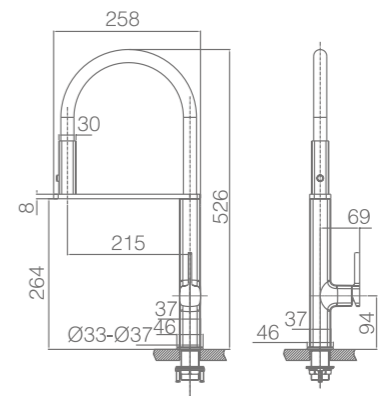

# MENORCA

SERIES

CHROME

**Ref.: GCE019**

Single-lever kitchen faucet.  
Flexible hose.  
Two positions aereator.  
Brass body.  
Chrome finish.  
Ceramic cartridge  $\varnothing 25\text{mm}$ .  
Connecting tubes  $\varnothing 3/8"$