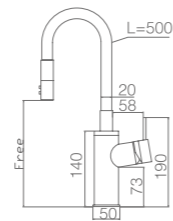

Cold open.

ENERGY SAVING SYSTEM

Maximum height recommended 47 cm