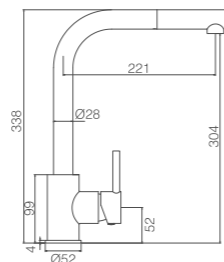

# MALTA

SERIES

S316 STEEL

Ref.: GCE006/AC

Single-lever kitchen faucet.  
Pull-out.  
Stainless steel. S.316 body  
High resistance.  
Ceramic cartridge Ø35mm.  
Connecting tubes Ø3/8"