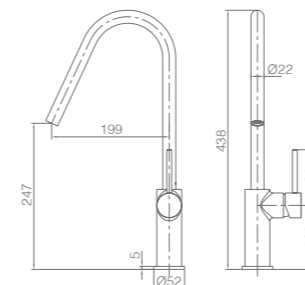

# KENIA

SERIES

**BRUSHED NICKEL**

Ref.: GCE020/NQ

Single-lever kitchen faucet.  
Brass body.  
Brushed nickel finish.  
Ceramic cartridge Ø35mm.  
Connecting tubes Ø3/8"

Grifería con certificación