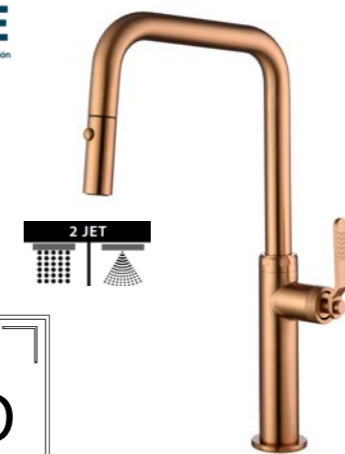

# PVD COLLECTION

Ref.: GCE027/OC

- Single-lever kitchen faucet.
- Pull-out hose.
- Two positions aereator.
- Brass body.
- Brushed gold finish.
- Ceramic cartridge Ø30mm.
- Connecting tubes Ø3/8"

Grifería con certificación ACS

# PVD COLLECTION

Ref.: GCE027/ORC

Single-lever kitchen faucet.  
Pull-out hose.  
Two positions aereator.  
Brass body.  
Brushed rose gold finish.  
Ceramic cartridge Ø30mm.  
Connecting tubes Ø3/8"

Grifería con certificación ACS