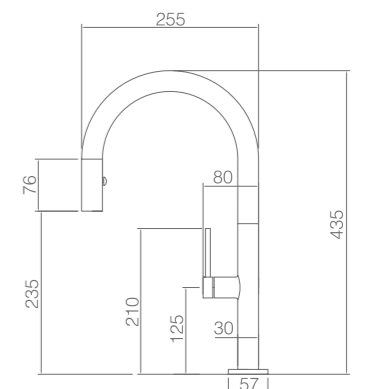

SAMOA

SERIES

MATT WHITE

Ref.: GCE017/BL

Single-lever kitchen faucet.
Pull-out hose.
Two positions aireator.
Brass body.
Matt white finish.
Ceramic cartridge Ø25mm.
Connecting tubes Ø3/8"