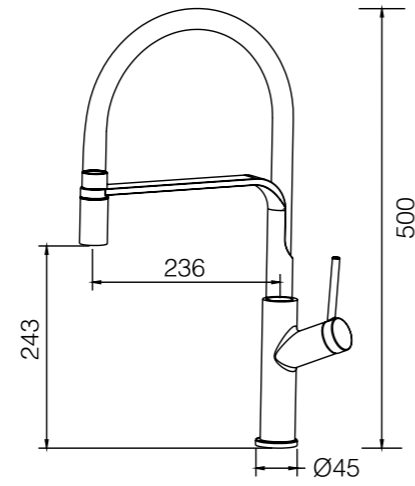

# SENA

SERIES

CHROME

Ref.: GCE022

Single-lever kitchen faucet.  
Flexible hose.  
Brass body.  
Chrome finish.  
Ceramic cartridge Ø30mm.  
Connecting tubes Ø3/8"

Grifería con certificación