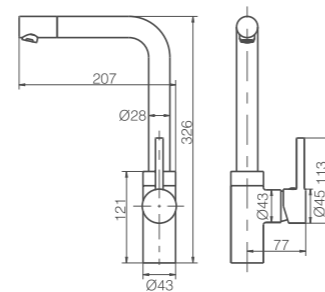

Ref.: GCE100

Single-lever kitchen faucet.
Swivel diffuser.
Brass body.
Chrome finish.
Ceramic cartridge $\varnothing 35\text{mm}$.
Connecting tubes $\varnothing 3/8"$