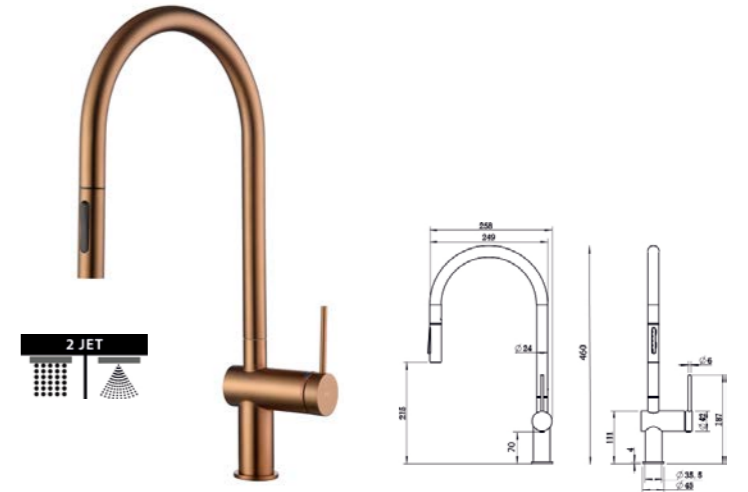

PVD COLLECTION

Ref.: GCE026/ORC

Single-lever kitchen faucet.
Pull-out hose.
Two position aereator.
Brass body.
Brushed rose gold finish.
Ceramic cartridge Ø35mm.
Connecting tubes Ø3/8"

Cold open.

UNE
Normalización
Española

ENERGY
SAVING
SYSTEM