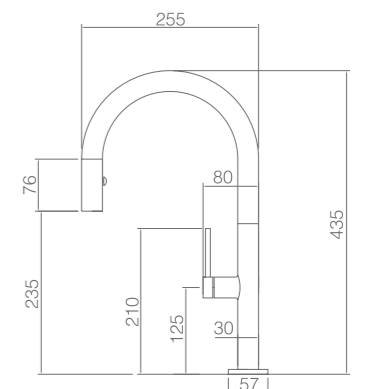

SAMOA

SERIES

MATT BLACK BRUSHED ROSE GOLD

Ref.: GCE017/NOR

Single-lever kitchen faucet.
Pull-out hose.
Two positions aërator.
Brass body.
Matt black/rose gold finish
Matt black finish with rose gold details.
Ceramic cartridge Ø25mm.
Connecting tubes Ø3/8"