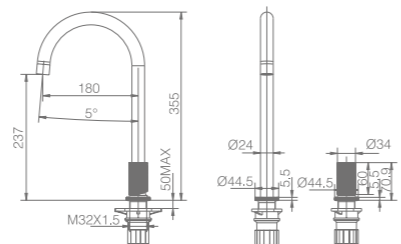

Ref.: GCM001/NG

Single-lever kitchen faucet.
In two independent parts.
Brass body.
Matt black finish.
Ceramic cartridge Ø25mm.
Connecting tubes Ø3/8"
Sprayer not included.