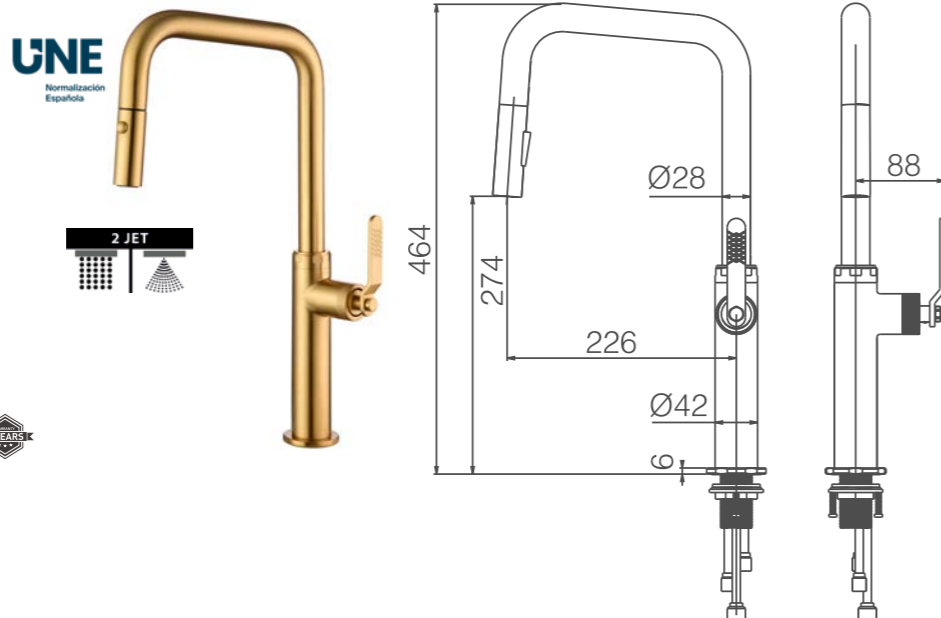

# PVD COLLECTION

Ref.: GCE027/OC

- Single-lever kitchen faucet.
- Pull-out hose.
- Two positions aereator.
- Brass body.
- Brushed gold finish.
- Ceramic cartridge Ø30mm.
- Connecting tubes Ø3/8"

Grifería con certificación ACS