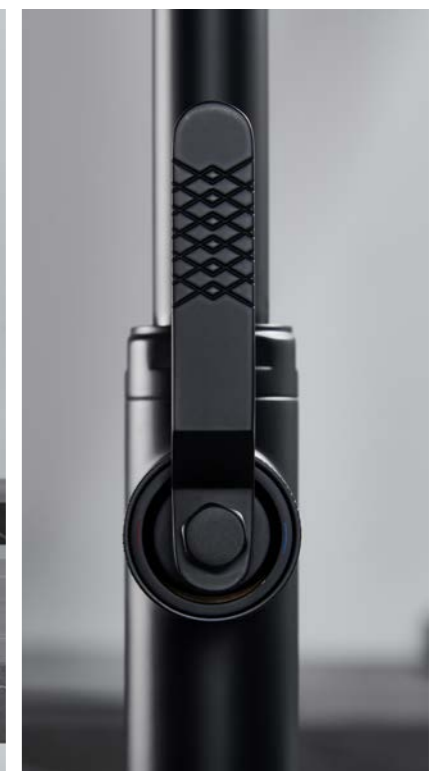

Grifería con certificación ACS