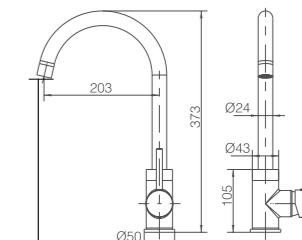

LYON

SERIES

CHROME

Optional, see catalogue page 147

Ref.: GCR002

Single-lever kitchen faucet.
Brass body.
Chrome finish.
Ceramic cartridge $\varnothing 35\text{mm}$.
Connecting tubes $\varnothing 3/8''$
Sprayer not included.

Grifería con certificación

Installation