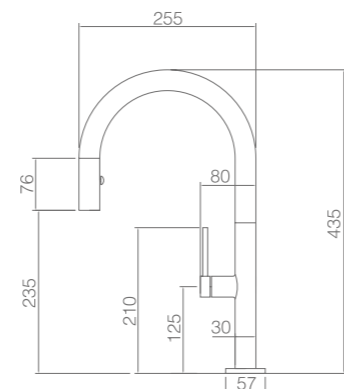

SAMOA

SERIES

CHROME

Ref.: GCE017

Single-lever kitchen faucet.
Pull-out hose.
Two positions aireator.
Brass body.
Chrome finish.
Ceramic cartridge Ø25mm.
Connecting tubes Ø3/8"