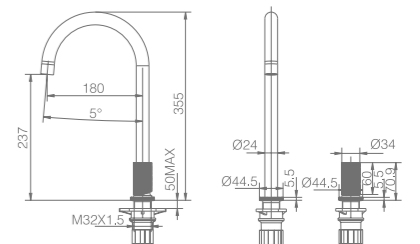

# MANACOR

SERIES

MATT WHITE

Ref.: GCM001/BL

Single-lever kitchen faucet.  
In two independent parts.  
Brass body.  
Matt white finish.  
Ceramic cartridge Ø25mm.  
Connecting tubes Ø3/8"