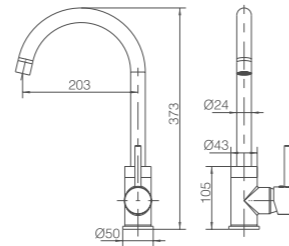

LYON

SERIES

MATT BLACK

Optional, see catalogue page 147

Ref: GCR002/NG
Single-lever kitchen faucet.
Brass body.
Matt black finish.
Ceramic cartridge Ø35mm.
Connecting tubes Ø3/8"
Sprayer not included.

< Installation