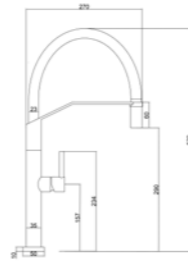

# ITACA

SERIES

CHROME

**Ref.: GCE018**

Single-lever kitchen faucet.  
Retractable spout.  
In two independent parts.  
Brass body.  
Chrome finish.  
Ceramic cartridge Ø25mm.  
Connecting tubes Ø3/8"

Installation