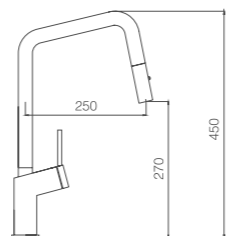

BONN

BLACK GUN METAL

SERIES

BONN

SERIES

BLACK GUN METAL

PVD COLLECTION

Ref.: GCE024/BGM

Single-lever kitchen faucet.
Pull-out hose.
Two positions aireator.
Brass body.
Black gun metal finish.
Ceramic cartridge Ø35mm.
Connecting tubes Ø3/8"

Grifería con certificación