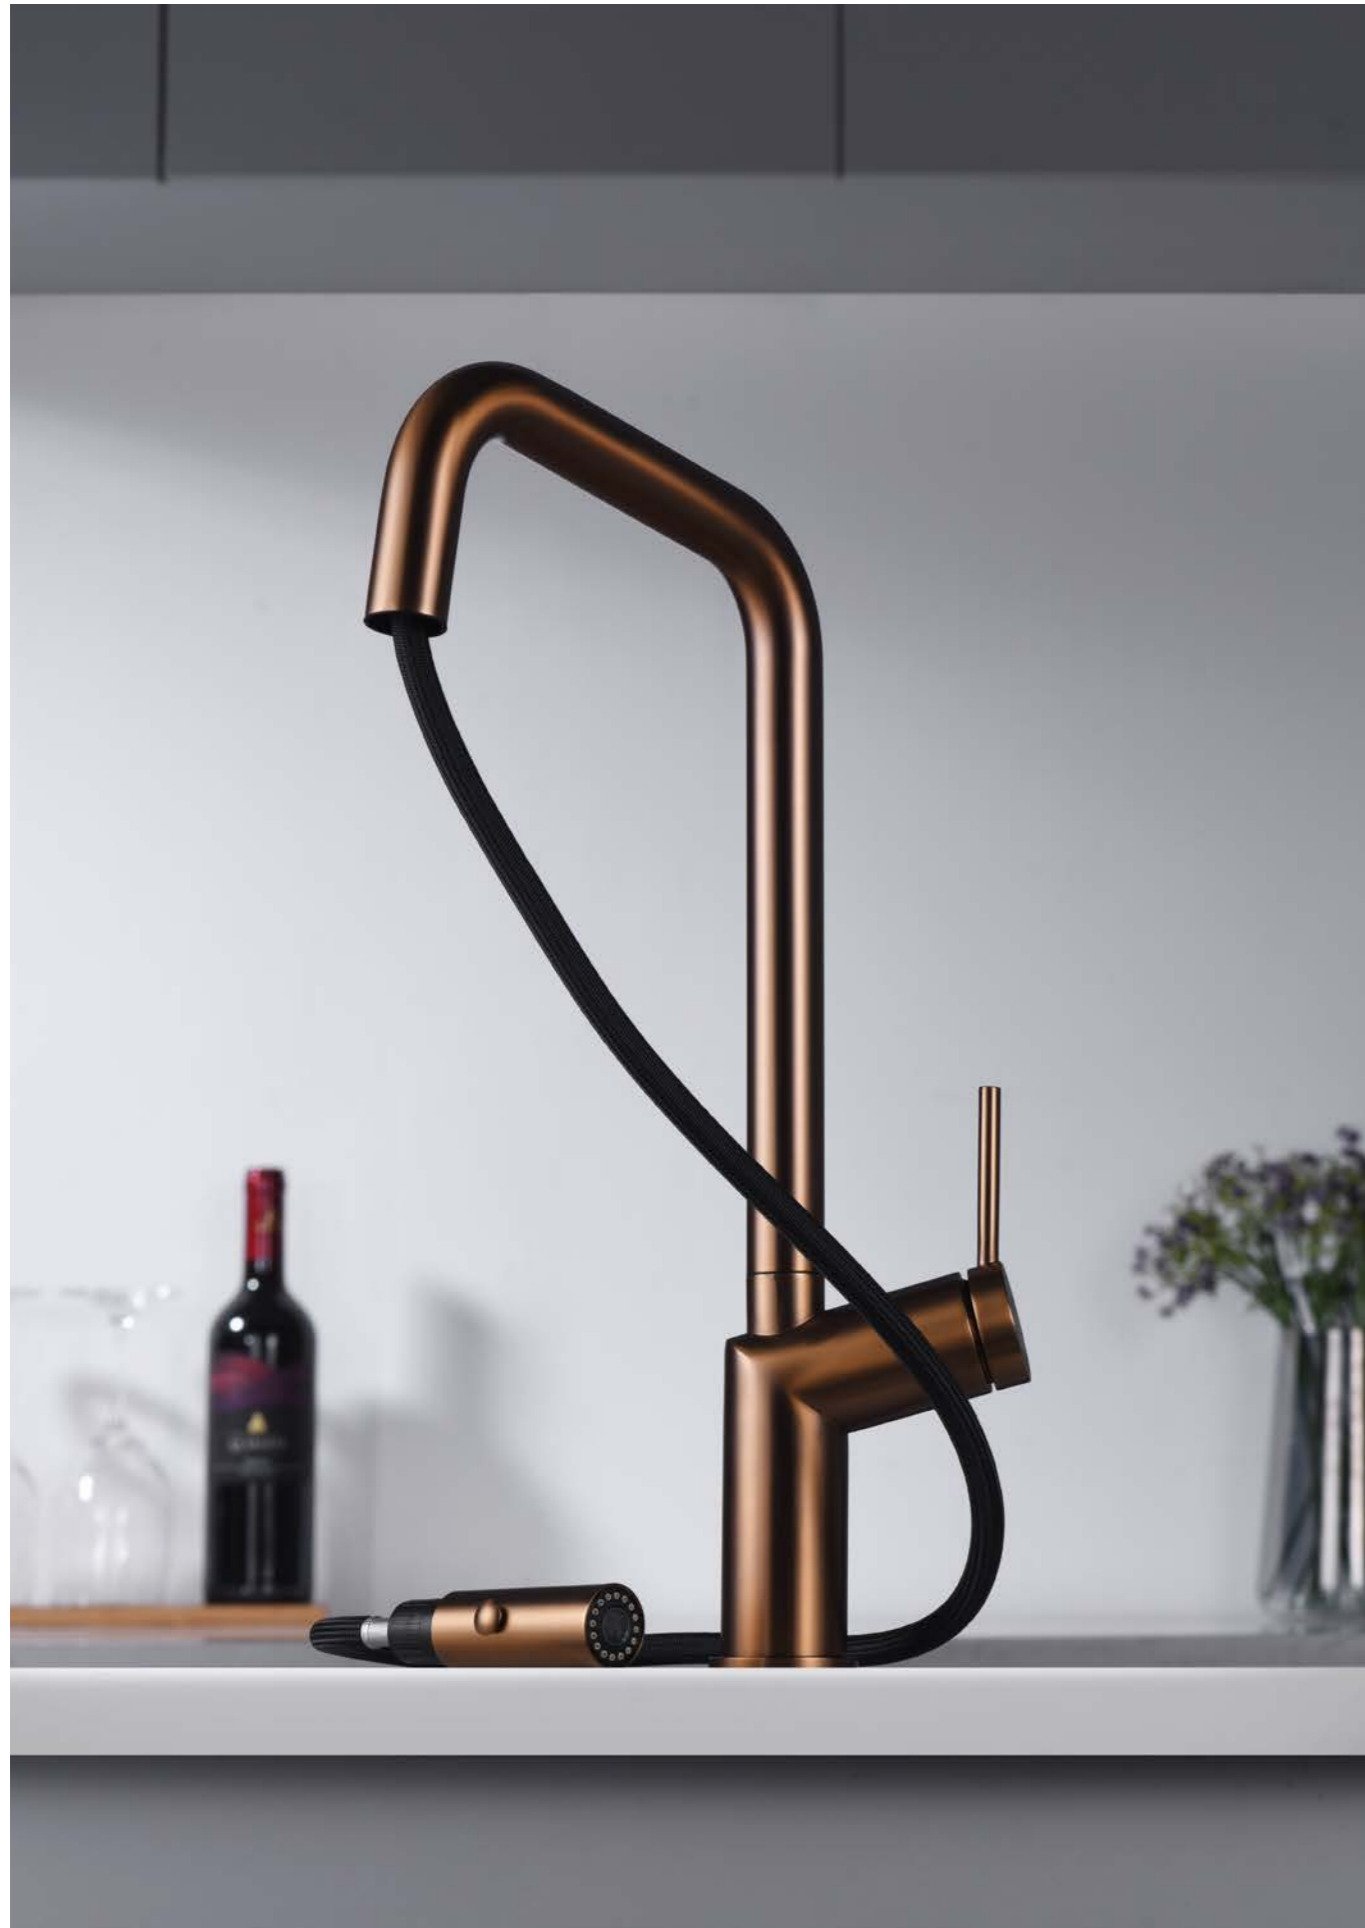

# PVD COLLECTION

Ref.: GCE024/OC

Single-lever kitchen faucet.  
Pull-out hose.  
Two positions aereator.  
Brass body.  
Brushed gold finish.  
Ceramic cartridge Ø35mm.  
Connecting tubes Ø3/8"

Grifería con certificación

# BONN

SERIES

BRUSHED ROSE GOLD

Ref.: GCE024/ORC

Single-lever kitchen faucet.  
 Pull-out hose.  
 Two positions aereator.  
 Brass body.  
 Brushed rose gold finish.  
 Ceramic cartridge Ø35mm.  
 Connecting tubes Ø3/8"