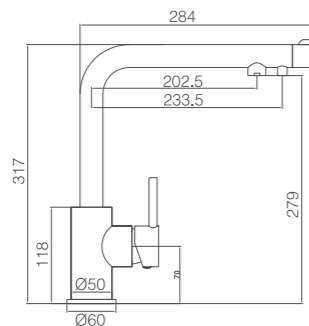

## Osmosis

Ref.: GOS001

Single-lever 2 way kitchen faucet (osmosis).  
Rotating selector  
Brass body.  
Chrome finish.  
Ceramic cartridge Ø40mm.  
Connecting tubes Ø3/8"

Installation