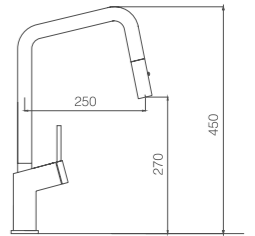

# BONN

SERIES

CHROME

Ref.: GCE024

Single-lever kitchen faucet.  
 Pull-out hose.  
 Two positions aereator.  
 Brass body.  
 Chrome finish.  
 Ceramic cartridge Ø35mm.  
 Connecting tubes Ø3/8"

UNE  
 Normalización  
 Española