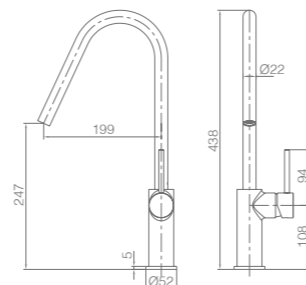

KENIA

SERIES

MATT BLACK

Ref.: GCE020/NG

Single-lever kitchen faucet.
Brass body.
Matt black finish.
Ceramic cartridge Ø35mm.
Connecting tubes Ø3/8"

Grifería con certificación

KENIA

SERIES

BRUSHED NICKEL

Ref.: GCE020/NQ

Single-lever kitchen faucet.
Brass body.
Brushed nickel finish.
Ceramic cartridge Ø35mm.
Connecting tubes Ø3/8"

Grifería con certificación