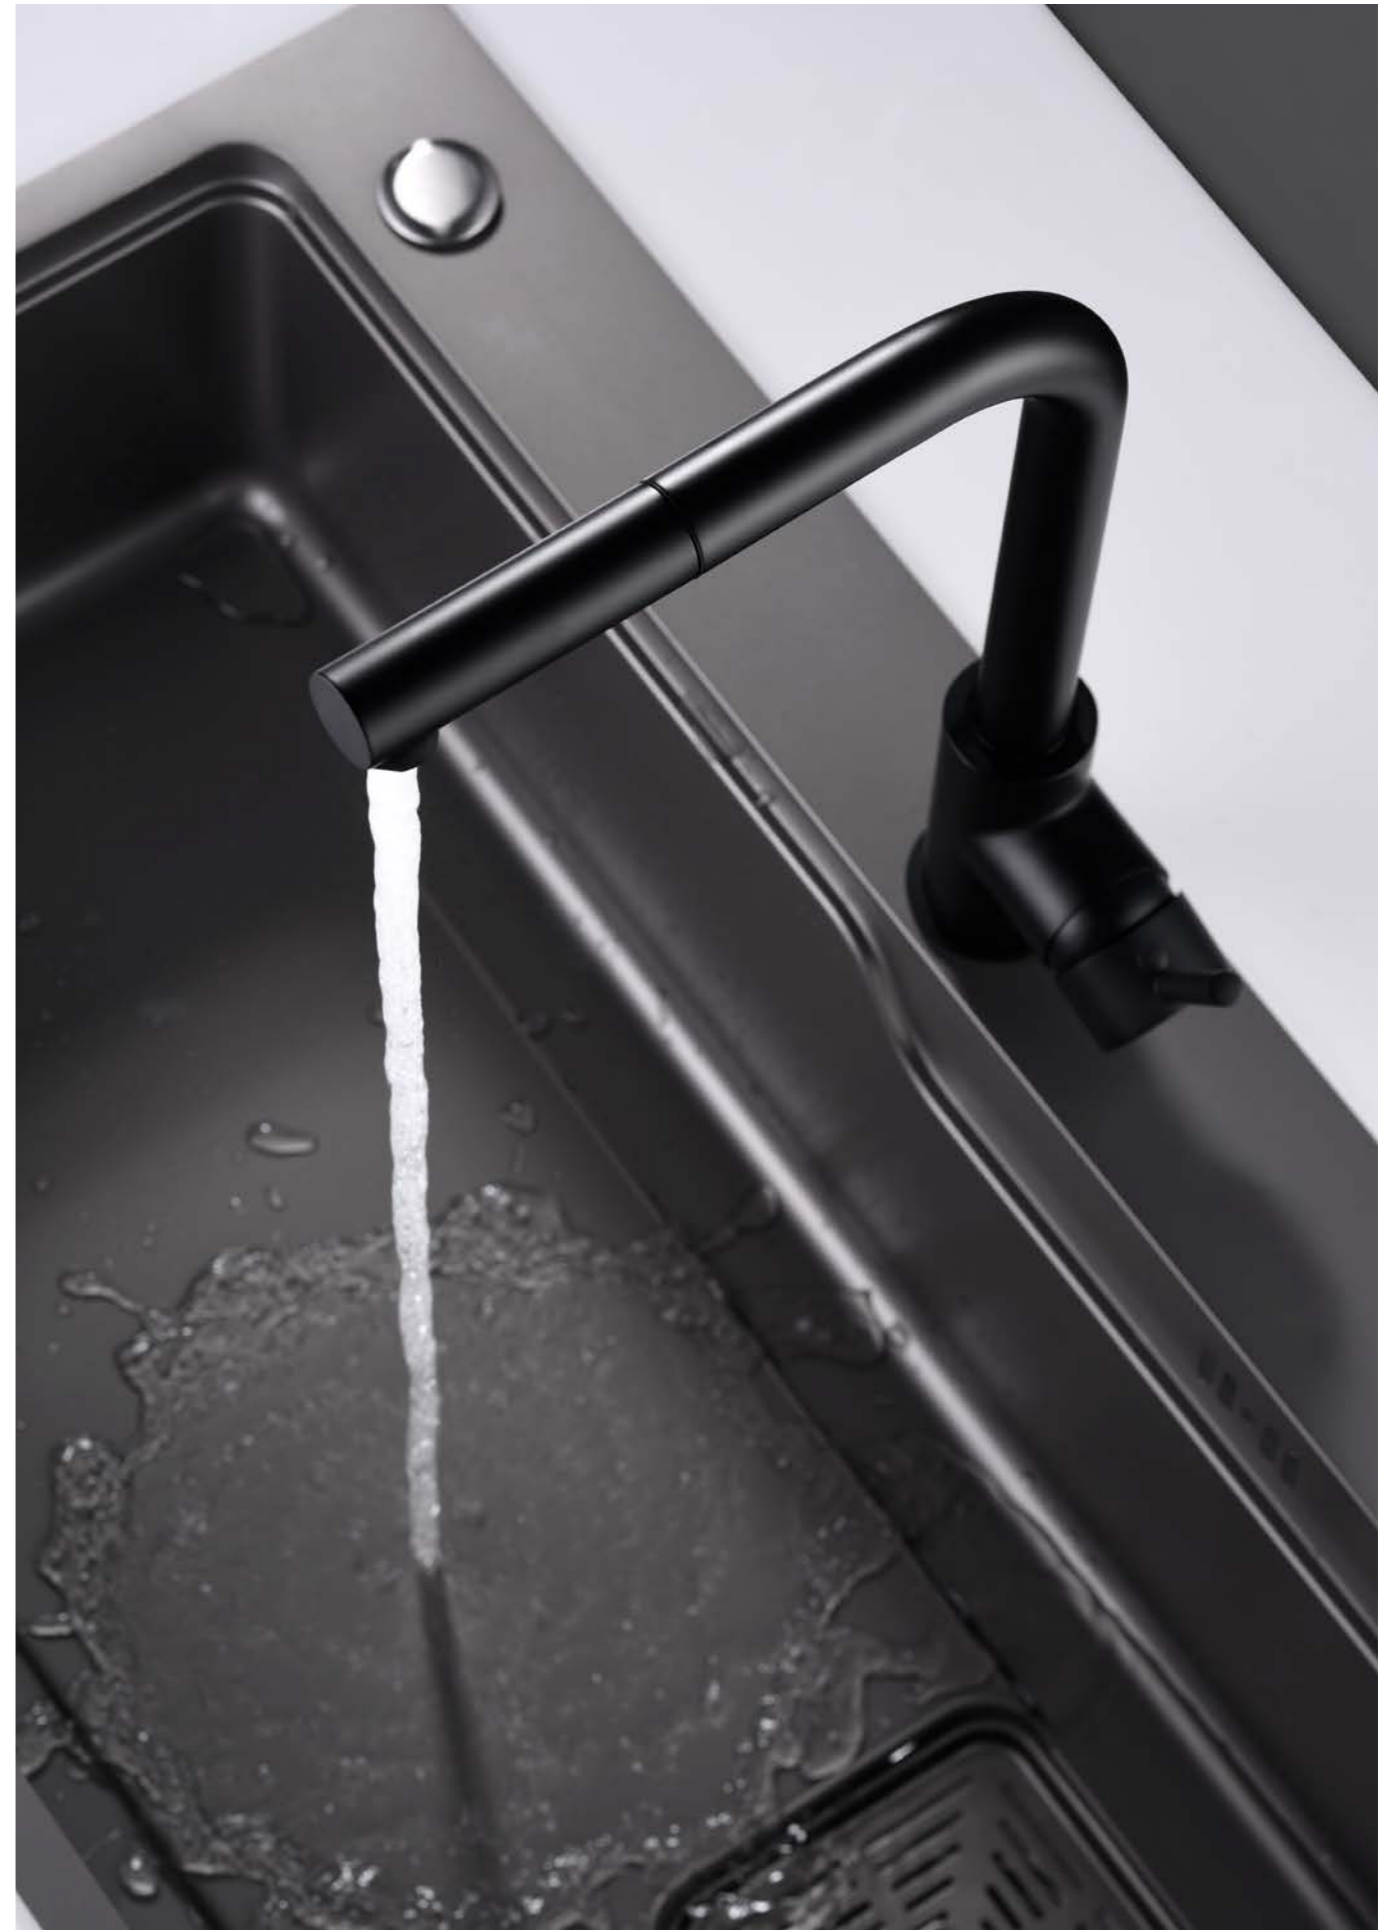

MALTA

SERIES

MATT BLACK

Ref.: GCE006/NG

Single-lever kitchen faucet.
Pull-out.
Brass body.
Matt black finish.
Ceramic cartridge $\varnothing 35\text{mm}$.
Connecting tubes $\varnothing 3/8"$

UNE
Normalización
Española