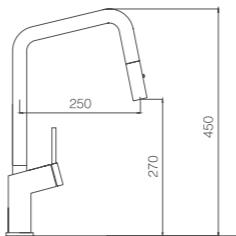

PVD COLLECTION