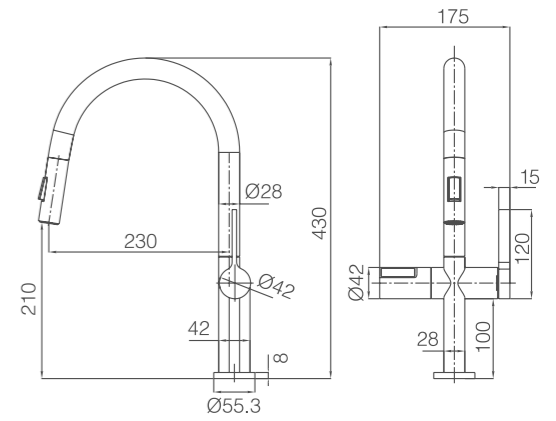

TURIN

SERIES

MATT BLACK

Installation and maintenance instructions.

Ref.: GCE021/NG
Single-lever kitchen faucet.
Pull-out hose.
Start/stop technology with motion sensor and digital display for water temperature.
Two positions aireator.
Brass body.
Matt black finish.
Ceramic cartridge Ø35mm.
Connecting tubes Ø3/8"