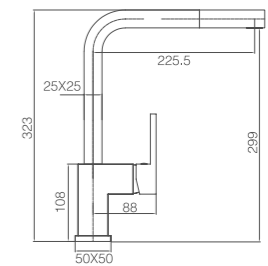

# CONSTANZA

SERIES

CHROME

Ref: GCE005

Single-lever kitchen faucet.  
Pull-out hose.  
Brass body.  
Chrome finish.  
Ceramic cartridge Ø35mm.  
Connecting tubes Ø3/8"

UNE  
Normalización  
Española

Grifería con  
certificación