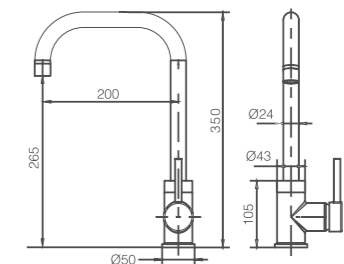

Grifería con certificación