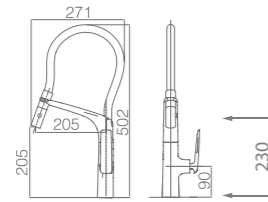

# LAOS

SERIES

Height  
minimum 37 cm

CHROME

MATT BLACK

MATT WHITE

Ref.: **GCE011**

Single-lever kitchen faucet.  
Flexible hose.  
Brass body.  
Chrome finish.  
Ceramic cartridge Ø25mm.  
Connecting tubes Ø3/8"