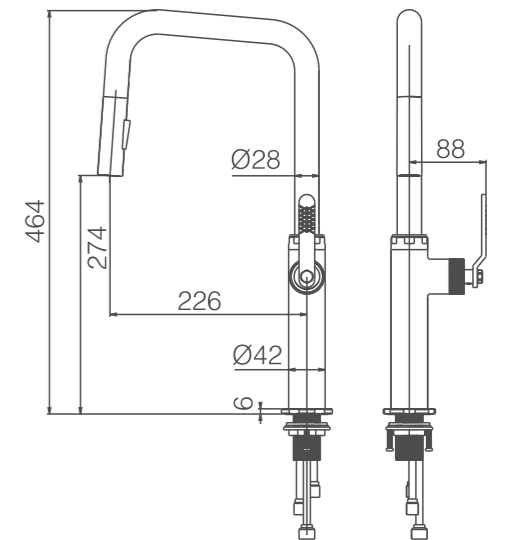

Grifería con certificación