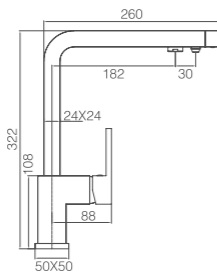

Ref.: GOS002/NG

Single-lever 2 way kitchen faucet (osmosis).
Rotating selector
Brass body.
Matt black finish.
Ceramic cartridge Ø35mm.
Connecting tubes Ø3/8"