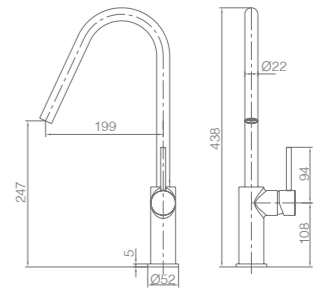

KENIA

SERIES

BRUSHED GOLD

PVD COLLECTION

Ref.: GCE020/OC

Single-lever kitchen faucet.
Brass body.
Brushed gold finish.
Ceramic cartridge Ø35mm.
Connecting tubes Ø3/8"

KENIA

SERIES

BRUSHED ROSE GOLD

PVD COLLECTION

Ref.: GCE020/ORC

Single-lever kitchen faucet.
Brass body.
Brushed rose gold finish.
Ceramic cartridge Ø35mm.
Connecting tubes Ø3/8"

Grifería con certificación