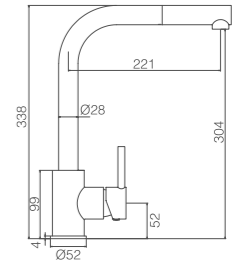

MALTA

SERIES

BRUSHED ROSE GOLD

PVD COLLECTION

Ref.: GCE006/ORC

Single-lever kitchen faucet.
Pull-out.
Brass body.
Brushed rose gold finish.
Ceramic cartridge Ø35mm.
Connecting tubes Ø3/8"

Grifería con certificación