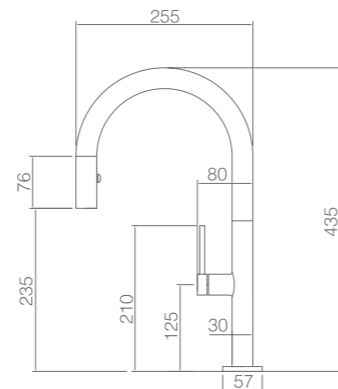

SAMOA

SERIES

MATT BLACK

Ref.: GCE017/NG

Single-lever kitchen faucet.
Pull-out hose.
Two positions aërator.
Brass body.
Matt black finish.
Ceramic cartridge Ø25mm.
Connecting tubes Ø3/8"