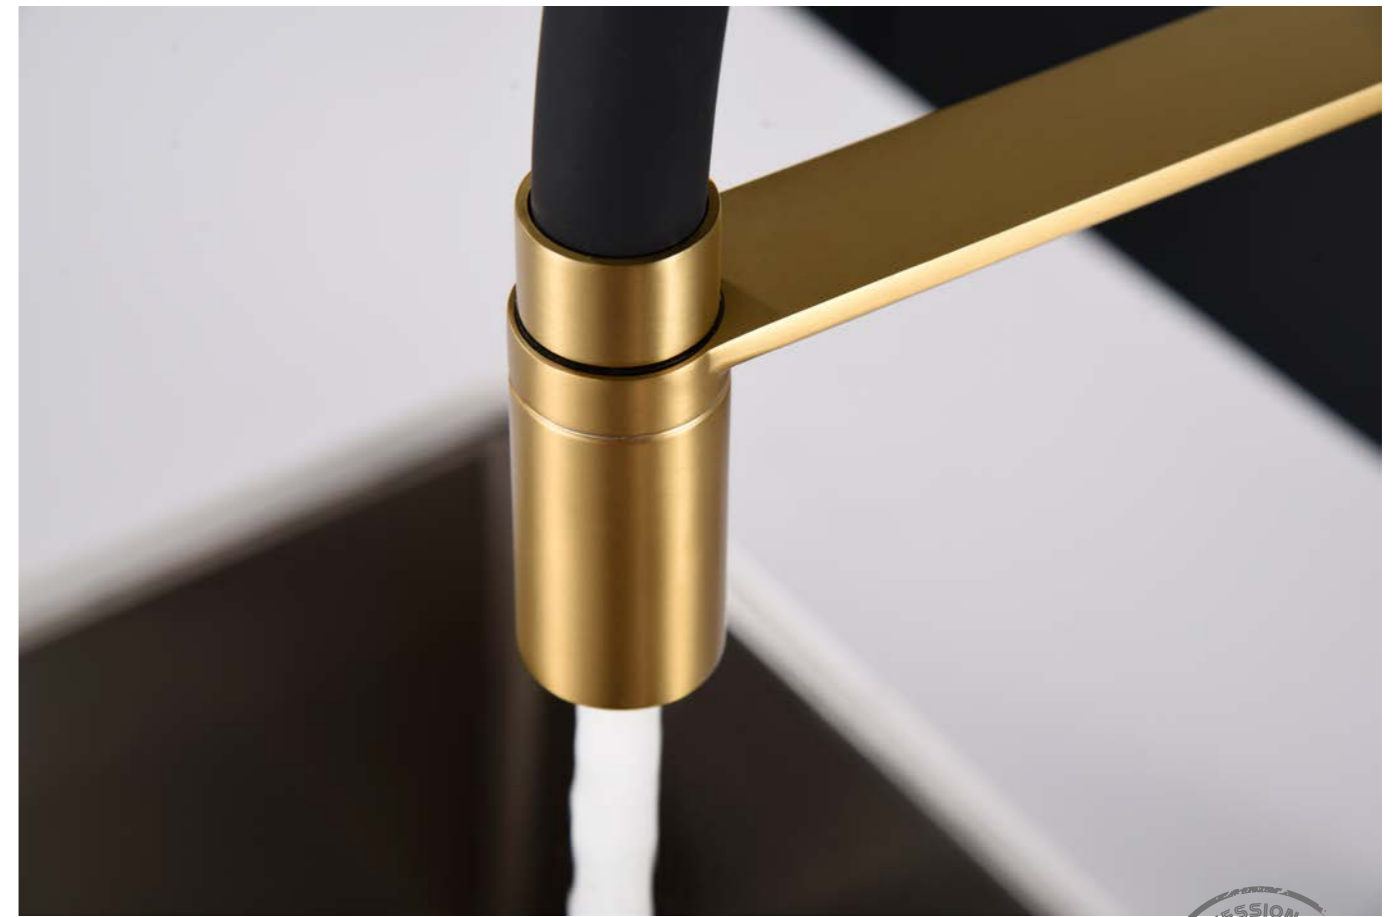

# SENA

SERIES

MATT BLACK

Ref.: GCE022/NG

Single-lever kitchen faucet.  
Flexible hose.  
Brass body.  
Matt black finish.  
Ceramic cartridge Ø30mm.  
Connecting tubes Ø3/8"

Grifería con  
certificación