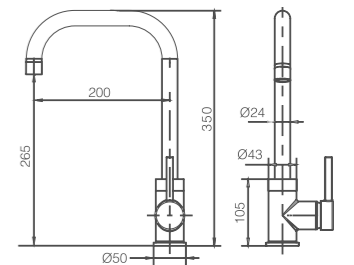

# LOIRA

SERIES

**MATT BLACK**

Optional, see catalogue page 147

Ref.: **GCR004/NG**

Single-lever kitchen faucet.  
 Brass body.  
 Matt black finish.  
 Ceramic cartridge Ø35mm.  
 Connecting tubes Ø3/8"  
**Sprayer not included.**