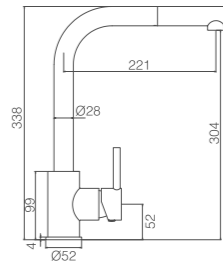

# MALTA

SERIES

CHROME

Ref.: GCE006

Single-lever kitchen faucet.  
 Pull-out.  
 Brass body.  
 Chrome finish.  
 Ceramic cartridge Ø35mm.  
 Connecting tubes Ø3/8"

Installation >