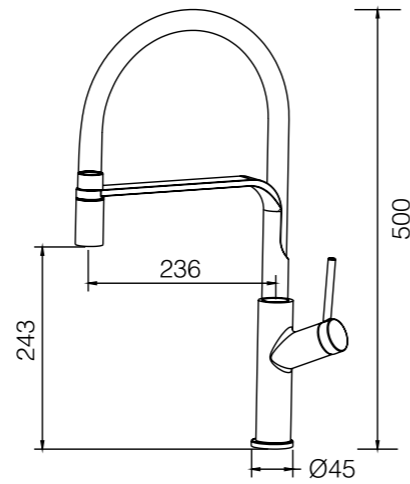

SENA

SERIES

MATT BLACK

Ref.: GCE022/NG

Single-lever kitchen faucet.
Flexible hose.
Brass body.
Matt black finish.
Ceramic cartridge Ø30mm.
Connecting tubes Ø3/8"