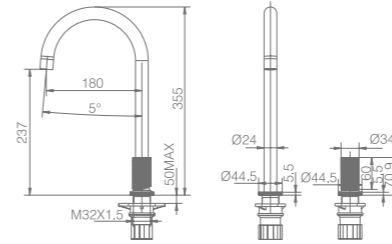

Optional, see catalogue page 147

Ref.: GCM001

Single-lever kitchen faucet.
In two independent parts.
Brass body.
Chrome finish.
Ceramic cartridge Ø25mm.
Connecting tubes Ø3/8"
Sprayer not included.