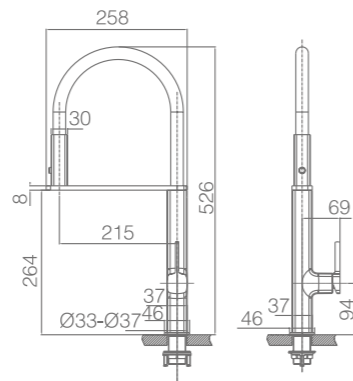

# MENORCA

SERIES

MATT BLACK

Ref.: GCE019/NG

Single-lever kitchen faucet.  
Flexible hose.  
Two positions aireator.  
Brass body.  
Matt black finish.  
Ceramic cartridge Ø25mm.  
Connecting tubes Ø3/8"