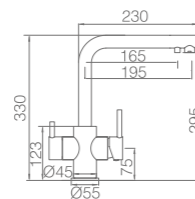

Ref.: GOS004/NG

Single-lever 2 way kitchen faucet (osmosis).

Independent way selector.

Brass body.

Matt black finish.

Ceramic cartridge Ø35mm.

Connecting tubes Ø3/8"

UNE
Normalización
Española