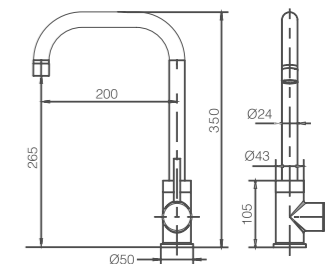

# LOIRA

SERIES

CHROME

Optional, see catalogue page 147

Ref.: GCR004

Single-lever kitchen faucet.  
Brass body.  
Chrome finish.  
Ceramic cartridge Ø35mm.  
Connecting tubes Ø3/8"  
Sprayer not included.

Grifería con certificación ACS