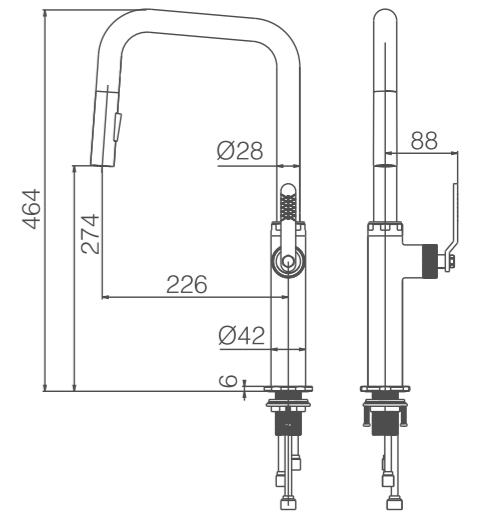

# PVD COLLECTION

Ref.: GCE027/ORC

Single-lever kitchen faucet.  
Pull-out hose.  
Two positions aereator.  
Brass body.  
Brushed rose gold finish.  
Ceramic cartridge Ø30mm.  
Connecting tubes Ø3/8"

Grifería con certificación ACS