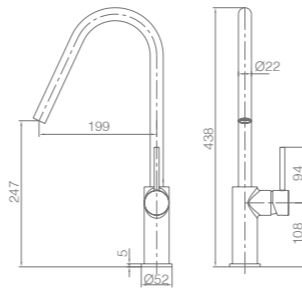

# KENIA

SERIES

CHROME

Ref.: GCE020

Single-lever kitchen faucet.  
Brass body.  
Chrome finish.  
Ceramic cartridge Ø35mm.  
Connecting tubes Ø3/8"

Grifería con certificación