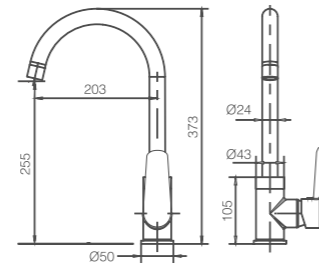

Optional, see catalogue page 147

Ref.: GCZ044/NG

Single-lever kitchen faucet.
Brass body.
Matt black finish.
Ceramic cartridge $\varnothing 35\text{mm}$.
Connecting tubes $\varnothing 3/8''$.
Sprayer not included.

UNE
Normalización
Española