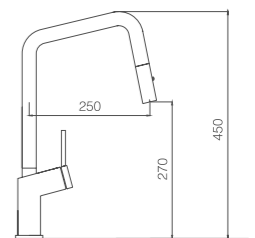

BONN

SERIES

MATT BLACK

Ref.: **GCE024/NG**

Single-lever kitchen faucet.
Pull-out hose.
Two positions aireator.
Brass body.
Matt black finish.
Ceramic cartridge Ø35mm.
Connecting tubes Ø3/8"